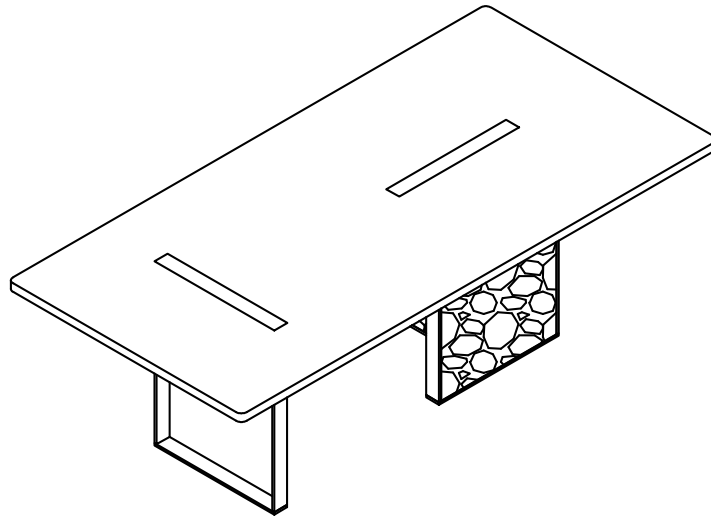

ROVECONCEPTS

Refined Luxury Living

AUGUSTUS DESK ASSEMBLY INSTRUCTIONS

HARDWARE

A

x9
M6*20

B

x1
M4

STEP 1

STEP 2

STEP 3