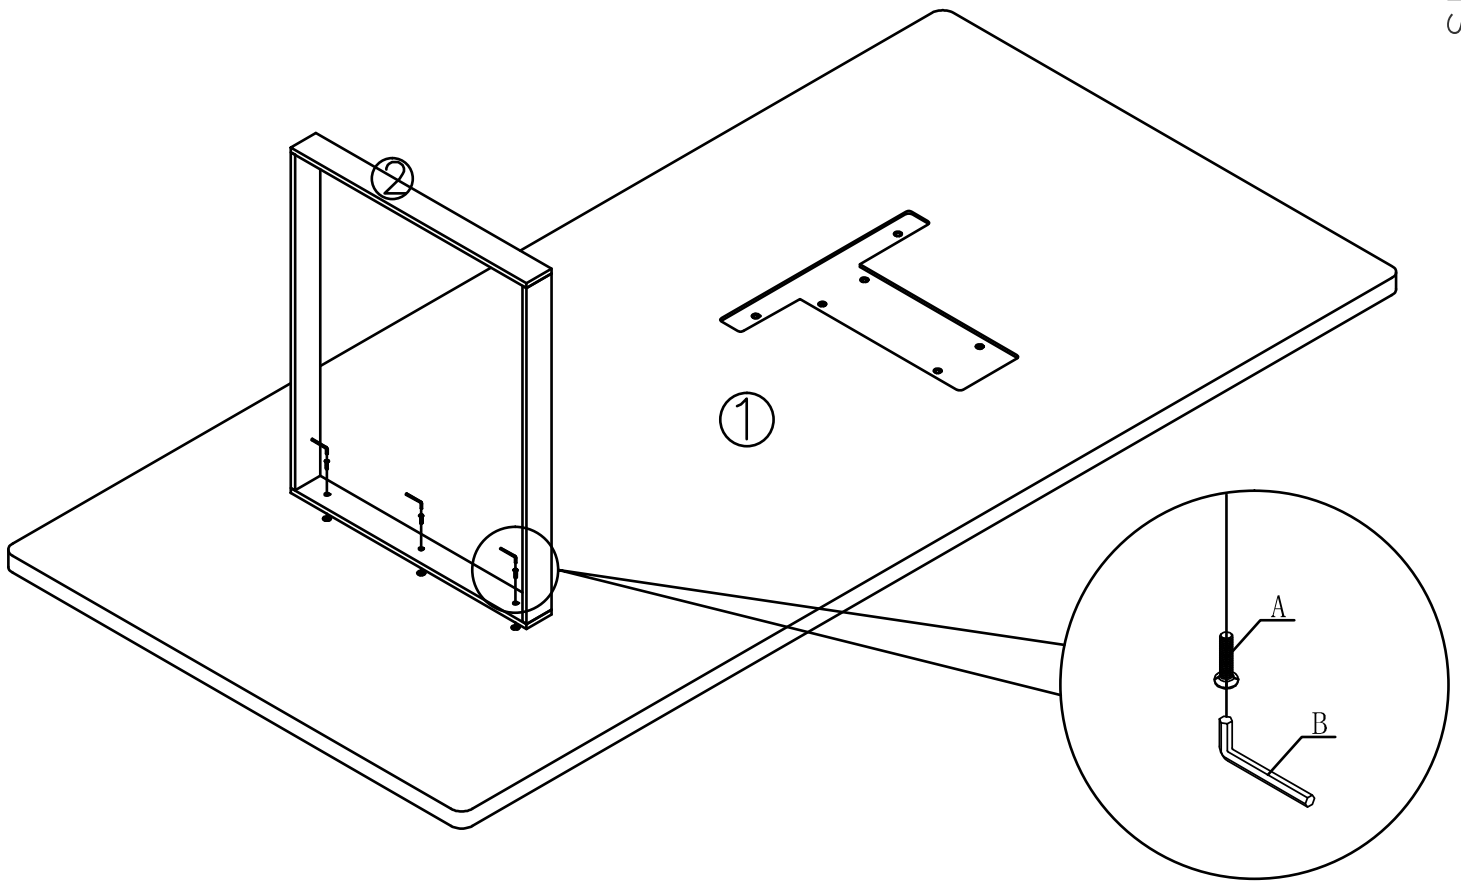

ROVECONCEPTS

Refined Luxury Living

AUGUSTUS DESK ASSEMBLY INSTRUCTIONS

HARDWARE

A

x9
M6*20

B

x1
M4

STEP 1

STEP 2

STEP 3