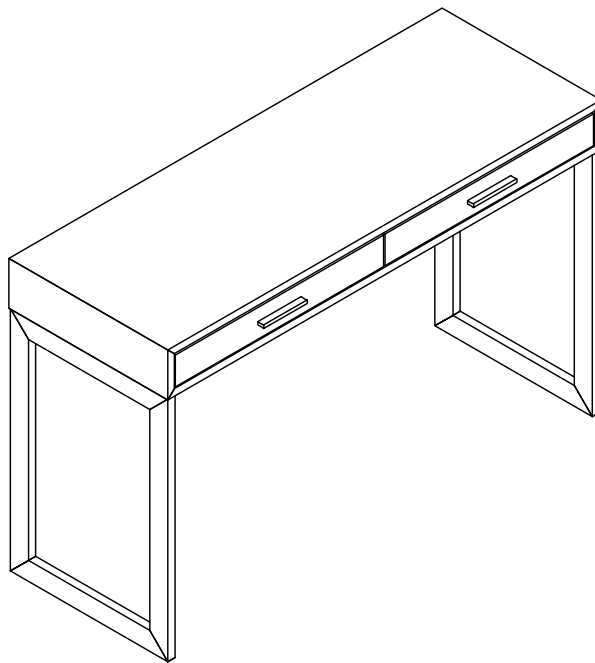

ROVECONCEPTS

Refined Luxury Living

**VERA DESK
ASSEMBLY INSTRUCTIONS**

HARDWARE

A

x12
M8*15

B

x1
M5