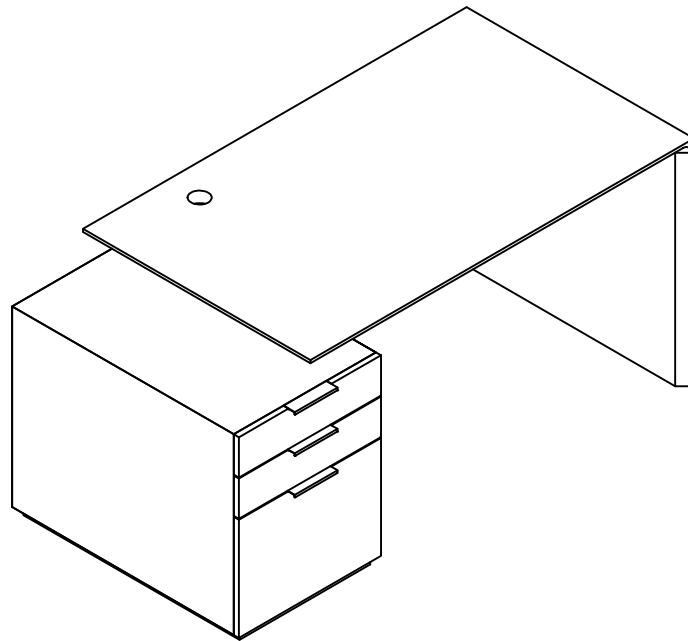

ROVECONCEPTS

Refined Luxury Living

GEORGIO DESK ASSEMBLY INSTRUCTIONS

HARDWARE

A

x3
M8*720

B

x1
M4

C

x3
ø20*ø10*2

D

x1
M5

E

x4
ø8*30

F

x1
M6

G

x5
M6*15

H

x22
M6*20

I

x3
M8*105

J

x3
ø17*ø8*2

K

x5
ø13*ø6*1

L

x2

M

x1
L=378MM

STEP 1

STEP 2