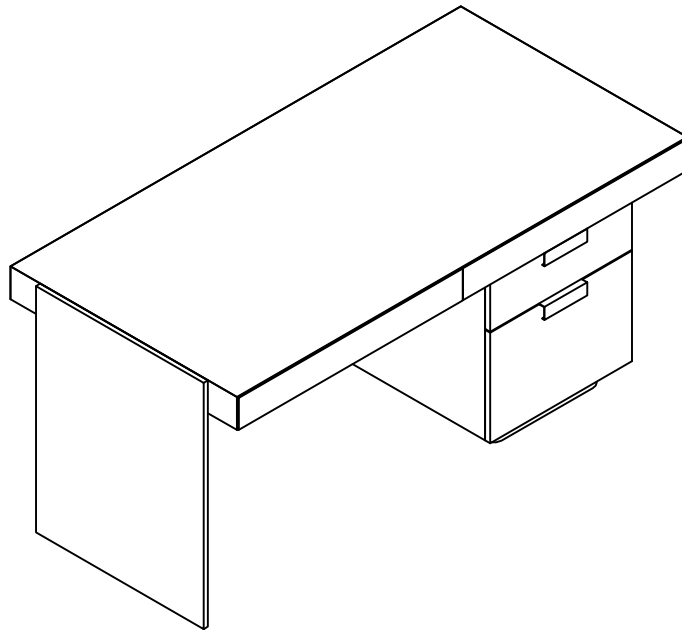

ROVECONCEPTS

Refined Luxury Living

ARLO DESK ASSEMBLY INSTRUCTIONS

HARDWARE

A

x6
M6*20

B

x1
M4

C

x3
ø17* ø8*2

D

x1
M6

E

x2
ø8*30

F

x7
M6*20

G

x7
ø13* ø6*1

H

x2

I

x1
L=378MM

J

x4
M8*120