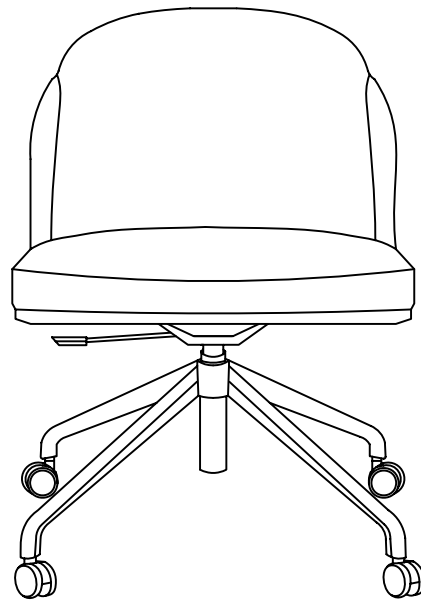

ROVECONCEPTS

Refined Luxury Living

ANGELO OFFICE CHAIR ASSEMBLY INSTRUCTIONS

HARDWARE

A

x1
Seat

B

x1
Base

C

x1
Pneumatic Rod

D

x4
Glides

E

x4
Casters

STEP 1

STEP 2