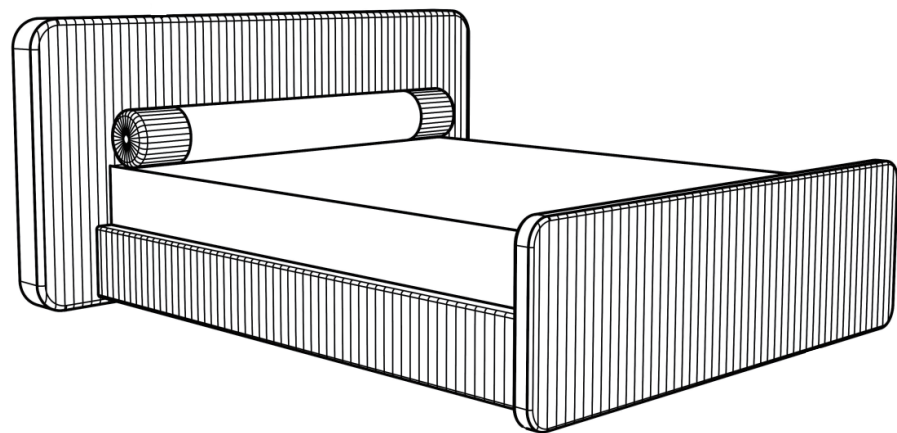

ROVECONCEPTS

DALINA BED - KING ASSEMBLY INSTRUCTIONS

HARDWARE

A

x1

B

x1

C

x2

H

x2

I

x1

J

x22
M8*30

K