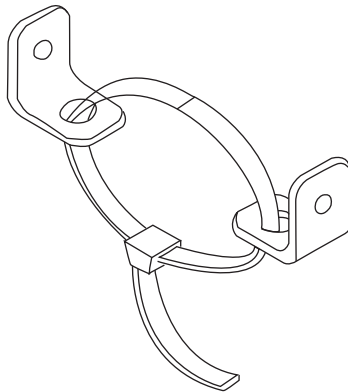

ROVECONCEPTS

Refined Luxury Living

DRESSER ANCHOR ASSEMBLY INSTRUCTIONS

HARDWARE

1

x1

STEP 1