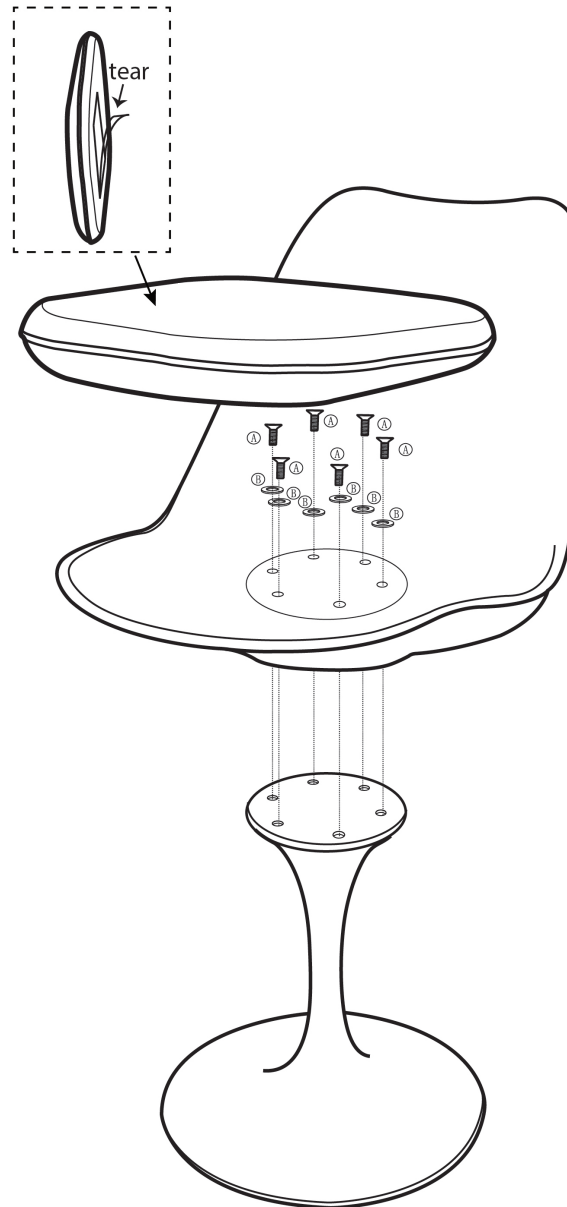

ROVECONCEPTS

Refined Luxury Living

TULIP SIDE CHAIR ASSEMBLY INSTRUCTIONS

HARDWARE

A

x6
M8*20

B

x6
M8

C

x1
Allen Key

STEP 1

STEP 2