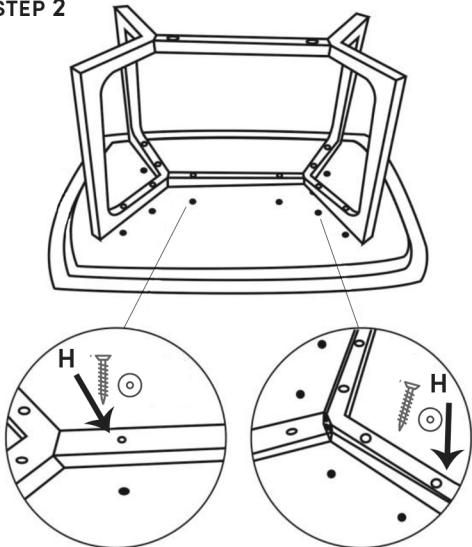

ASSEMBLY INSTRUCTIONS

Evelyn Dining Table

	Parts Description	QTY
A	Center Pole 1	1
B	Center Pole 2	1
C	Table Leg	2
D	Wooden Dowel	8
E	Threaded Rod	4
F	Semicircle Spacer	4
G	Screw Nut	4
H	Screw w/ Spacer	10
I	Allen Key	1
J	Flat Wrench	1

STEP 1

STEP 2

STEP 3