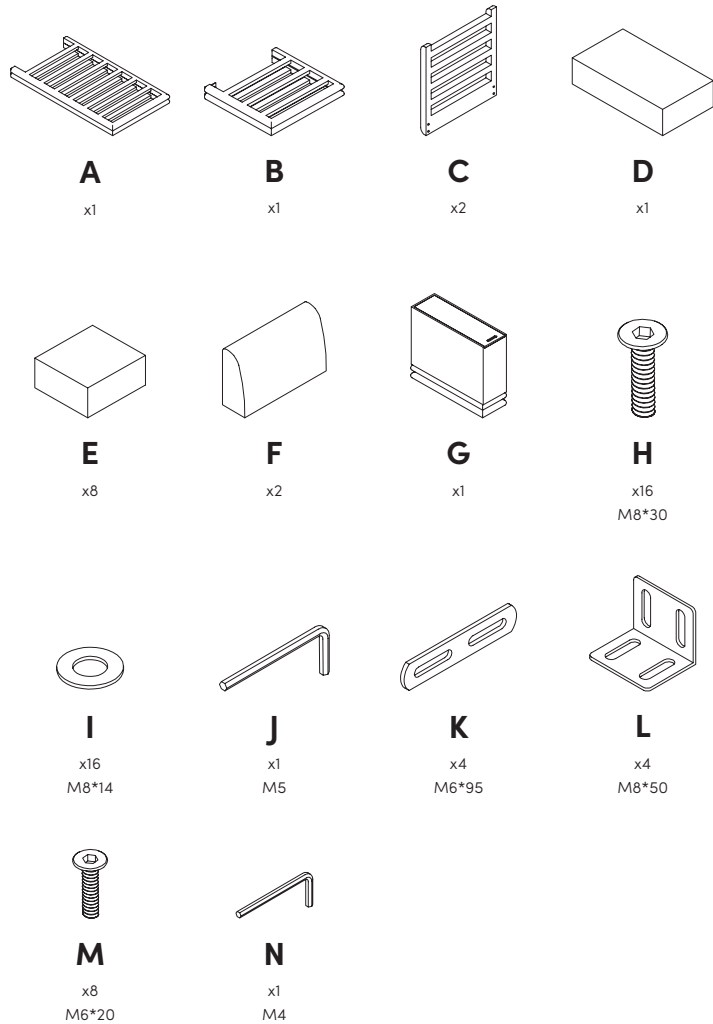

ROVECONCEPTS

BORA OUTDOOR MODULAR ASSEMBLY INSTRUCTIONS

HARDWARE

STEP 1

ROVECONCEPTS

BORA OUTDOOR MODULAR ASSEMBLY INSTRUCTIONS

STEP 2

STEP 3