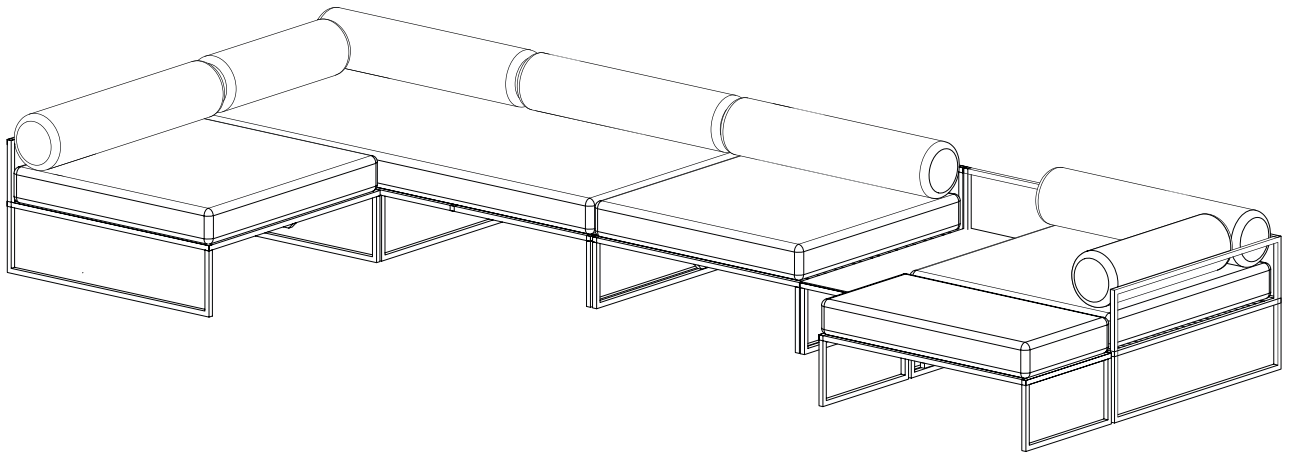

ROVECONCEPTS

Refined Luxury Living

EVERETT OUTDOOR MODULAR ASSEMBLY INSTRUCTIONS

HARDWARE

A

x10
42*35

B

x20
M6*12

C

x1
M5

STEP 1

STEP 2

STEP 3

STEP 4