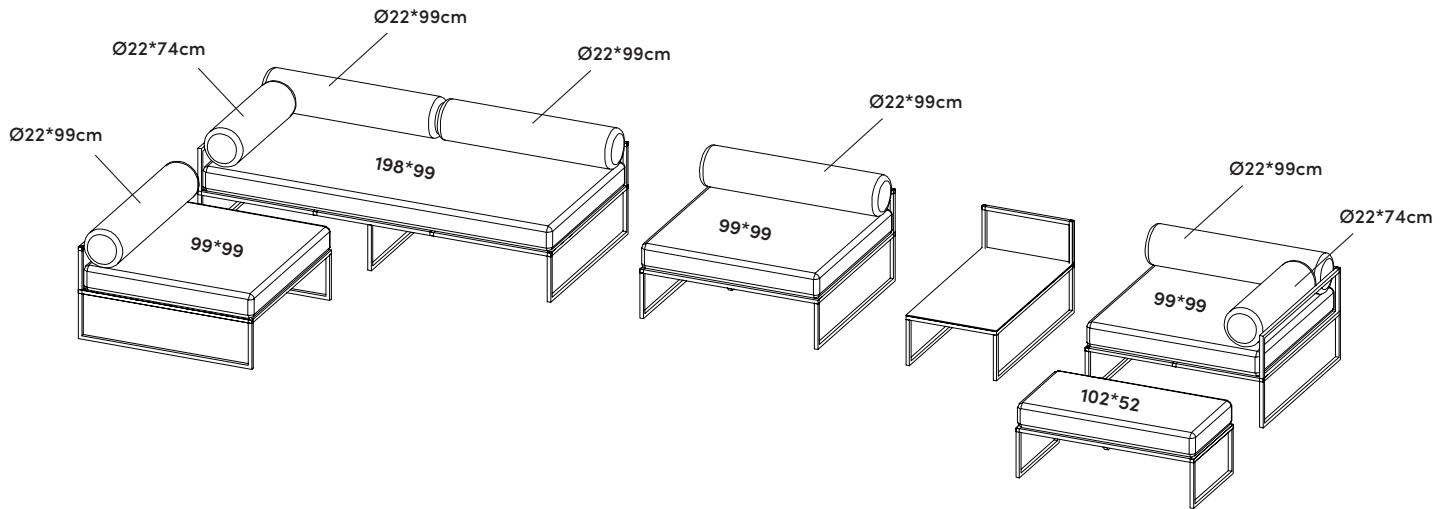

ROVECONCEPTS

Refined Luxury Living

EVERETT OUTDOOR MODULAR ASSEMBLY INSTRUCTIONS

HARDWARE

A

x10
42*35

B

x20
M6*12

C

x1
M5

STEP 1

STEP 2

STEP 3

STEP 4