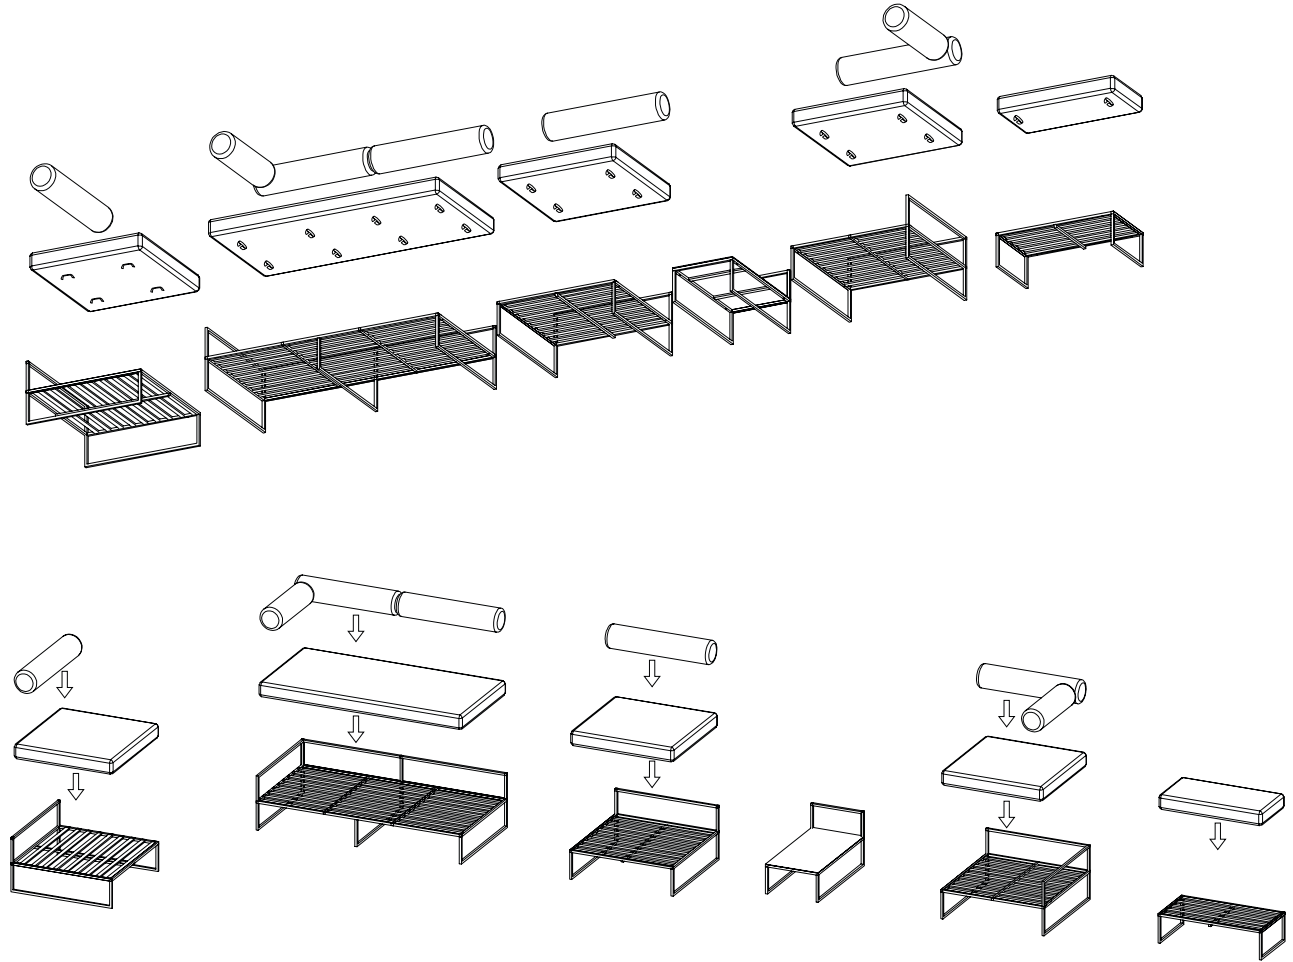

ROVECONCEPTS

Refined Luxury Living

EVERETT OUTDOOR MODULAR ASSEMBLY INSTRUCTIONS

HARDWARE

A

x10
42*35

B

x20
M6*12

C

x1
M5

STEP 1

STEP 2

STEP 3

STEP 4