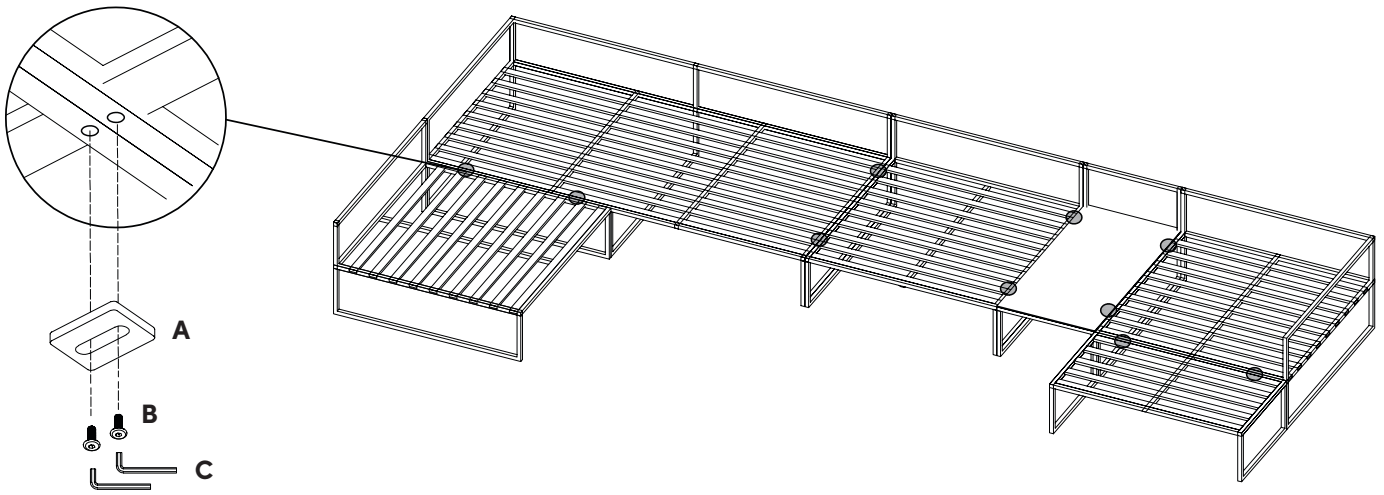

ROVECONCEPTS

Refined Luxury Living

EVERETT OUTDOOR MODULAR ASSEMBLY INSTRUCTIONS

HARDWARE

A

x10
42*35

B

x20
M6*12

C

x1
M5

STEP 1

STEP 2

STEP 3

STEP 4