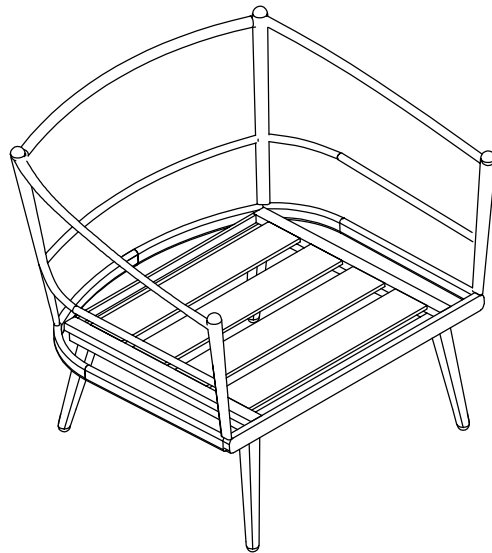

ROVECONCEPTS

Refined Luxury Living

PIERRE OUTDOOR LOUNGE CHAIR ASSEMBLY INSTRUCTIONS

HARDWARE

A

x6
M6*35

B

x1
M4

STEP 1

STEP 2