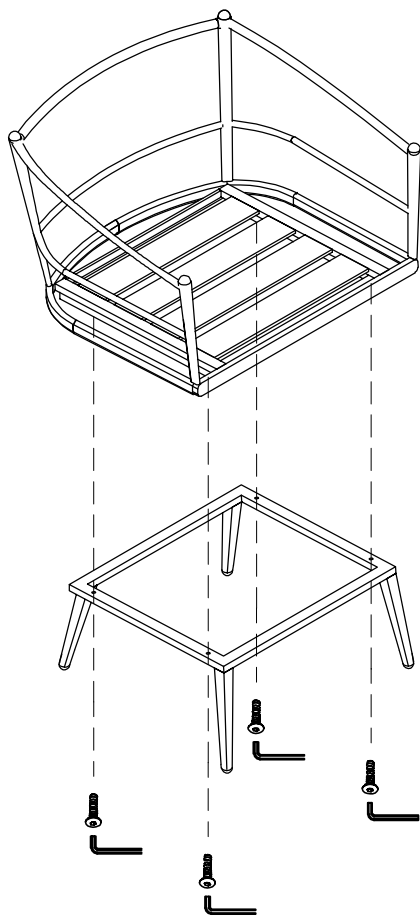

ROVECONCEPTS

Refined Luxury Living

PIERRE OUTDOOR LOUNGE CHAIR ASSEMBLY INSTRUCTIONS

HARDWARE

A

x6
M6*35

B

x1
M4

STEP 1

STEP 2