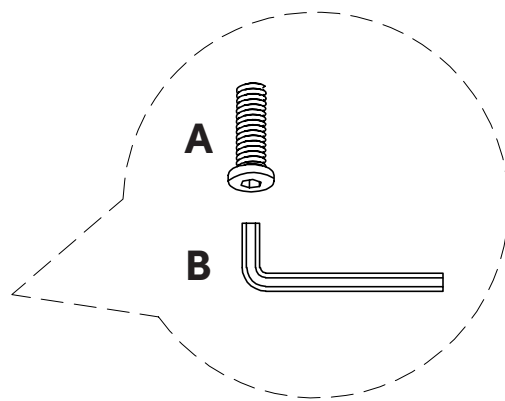

ROVECONCEPTS

Refined Luxury Living

PIERRE OUTDOOR LOUNGE CHAIR ASSEMBLY INSTRUCTIONS

HARDWARE

A

x6
M6*35

B

x1
M4

STEP 1

STEP 2