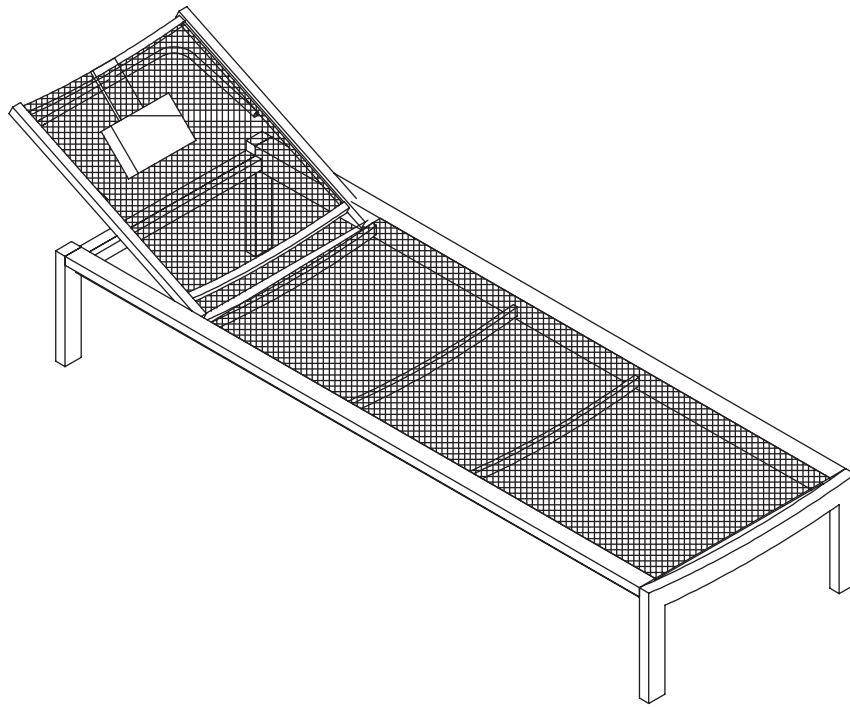

ROVECONCEPTS

Refined Luxury Living

SPENCER OUTDOOR LOUNGER ASSEMBLY INSTRUCTIONS

HARDWARE

A

x1

B

x10
Washer