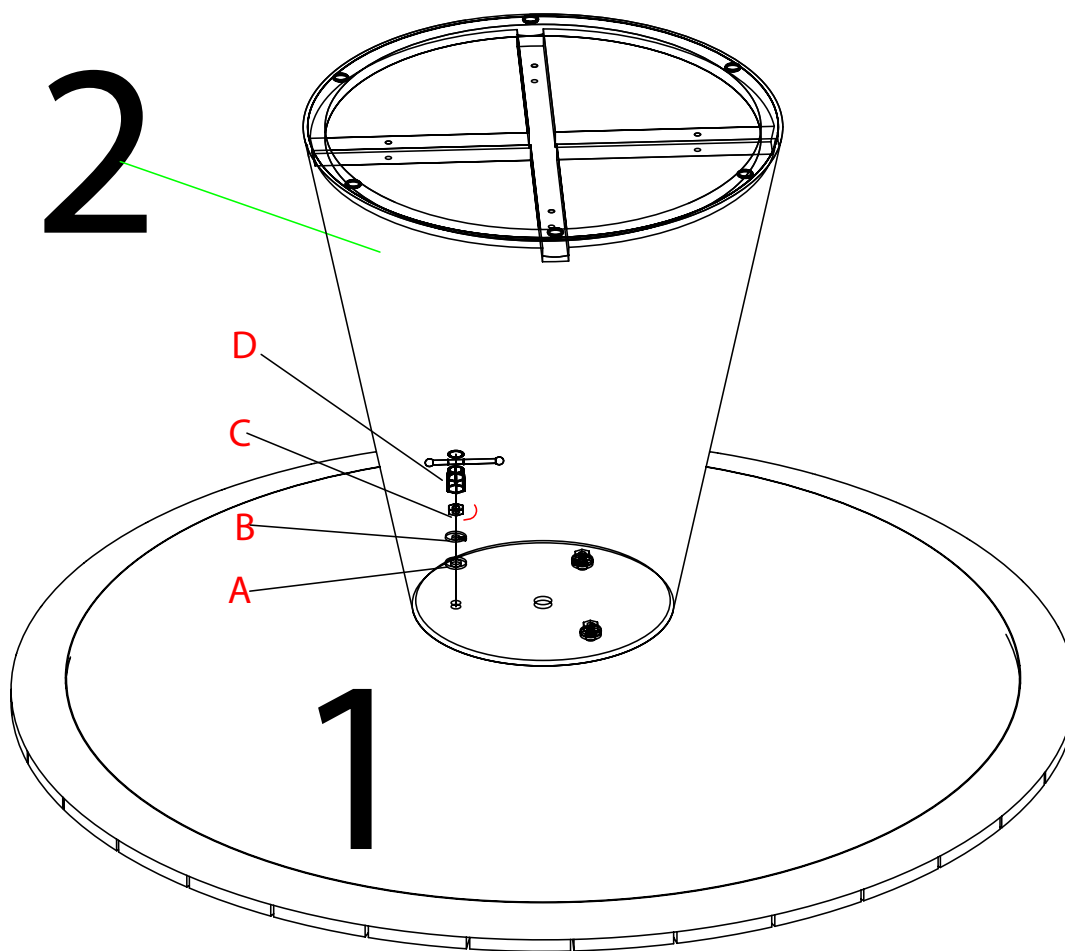

STEP 2

DO NOT overtighten - Max 10 turns