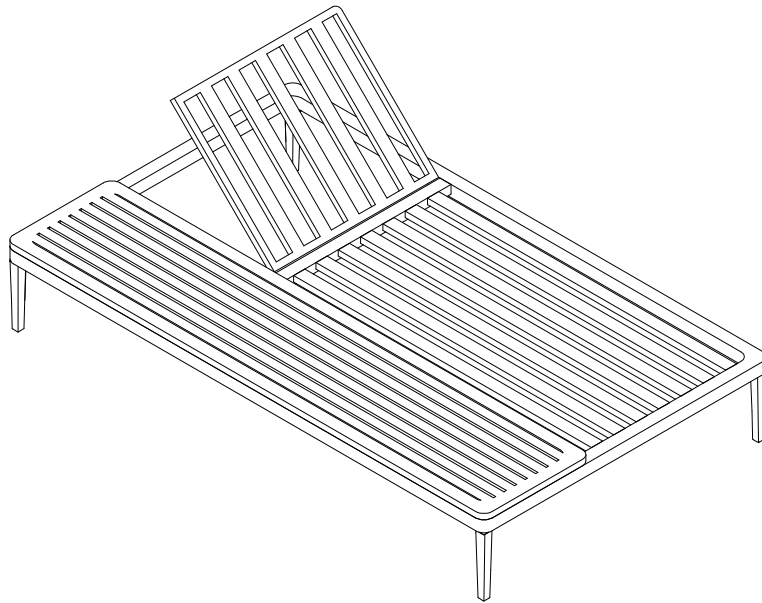

ROVECONCEPTS

Refined Luxury Living

FRANCIS OUTDOOR LOUNGER ASSEMBLY INSTRUCTIONS

HARDWARE

A

x1
Wrench

B

x8
Washer