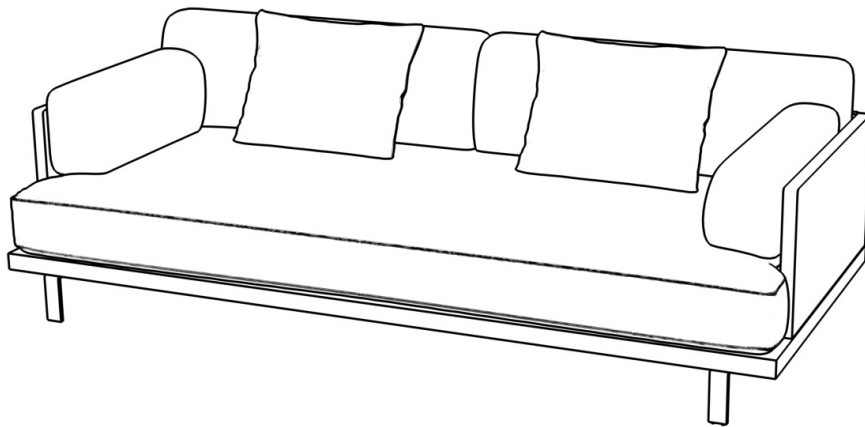

ROVECONCEPTS

Refined Luxury Living

MARIA SOFA ASSEMBLY INSTRUCTIONS

HARDWARE

A

x2
40.2" x 2" x 5.9"

B

x8
M8*25