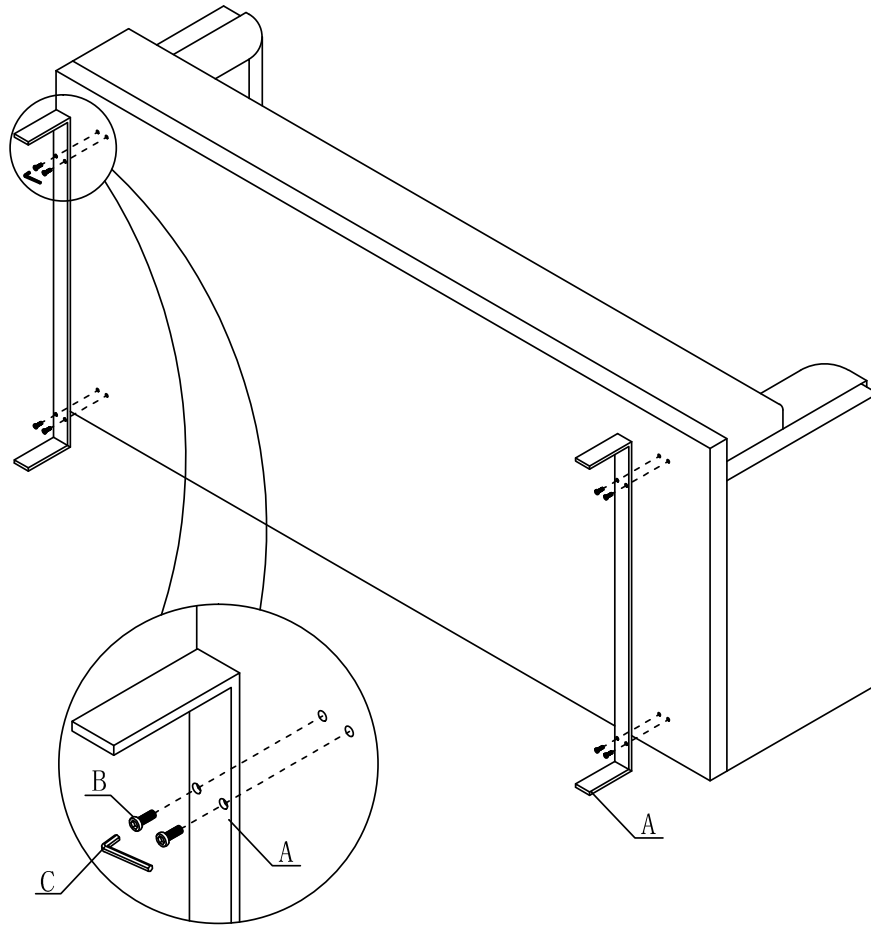

ROVECONCEPTS

Refined Luxury Living

MARIA SOFA ASSEMBLY INSTRUCTIONS

HARDWARE

A

x2
40.2" x 2" x 5.9"

B

x8
M8*25

C

x1
M5

STEP 1

STEP 2