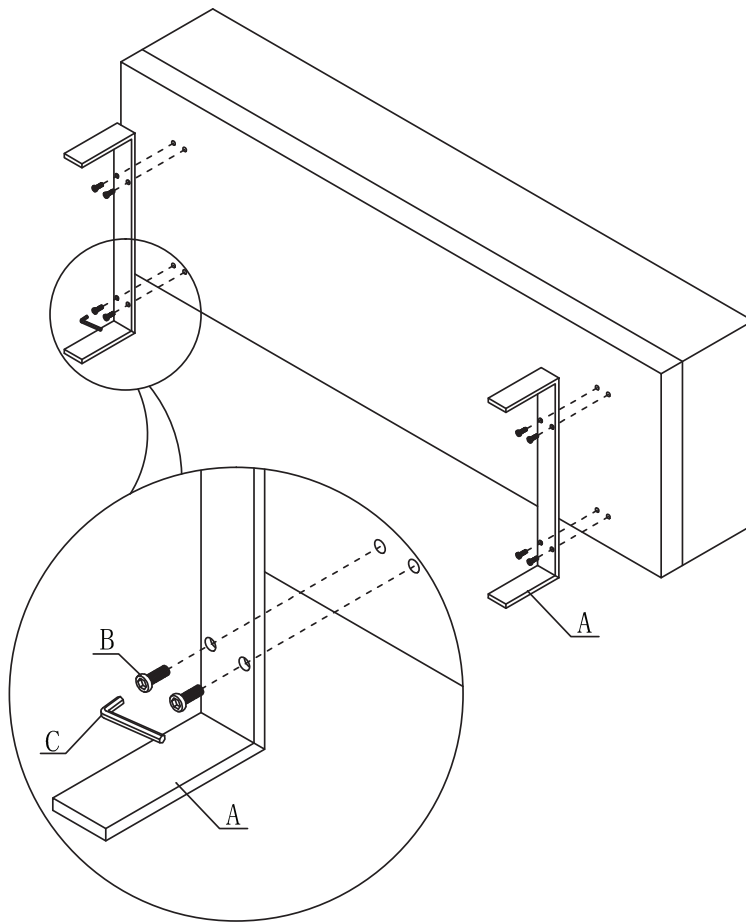

ROVECONCEPTS

Refined Luxury Living

MARIA BENCH ASSEMBLY INSTRUCTIONS

HARDWARE

A

x2
19.3" x 2" x 9.1"

B

x8
M8*25

C

x1
M5

STEP 1

STEP 2