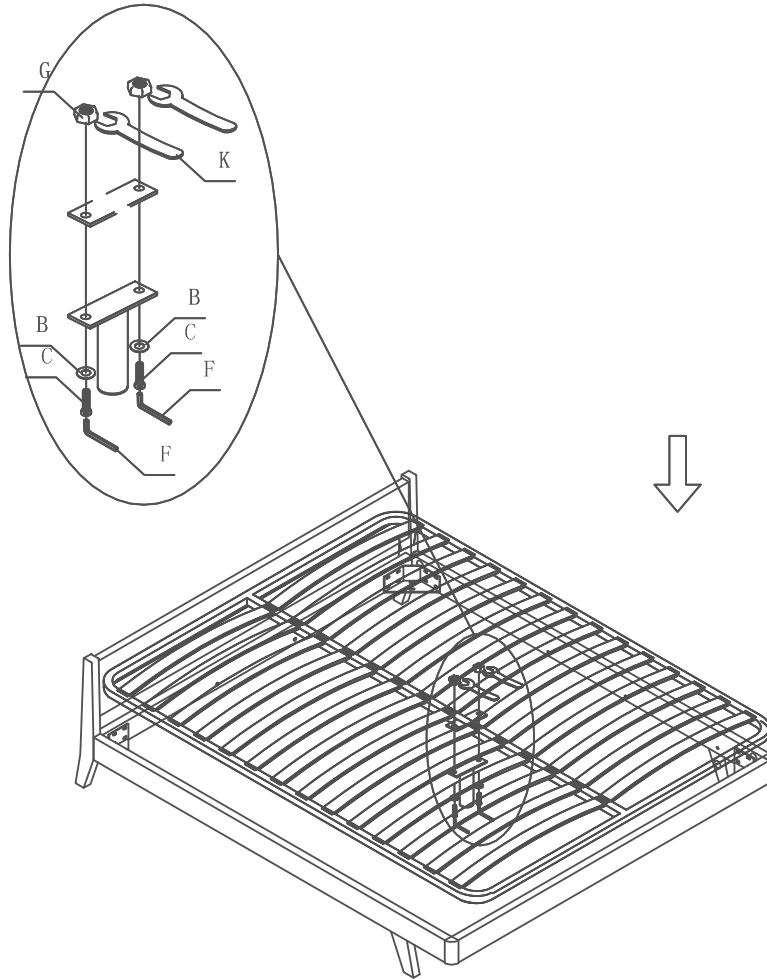

ROVECONCEPTS

Refined Luxury Living

MIKKEL BED ASSEMBLY INSTRUCTIONS

HARDWARE

A

x 4
M8*75

B

x46
ø17*8*2

K

x1
14M

STEP 1

STEP 2

STEP 3

STEP 4

STEP 5