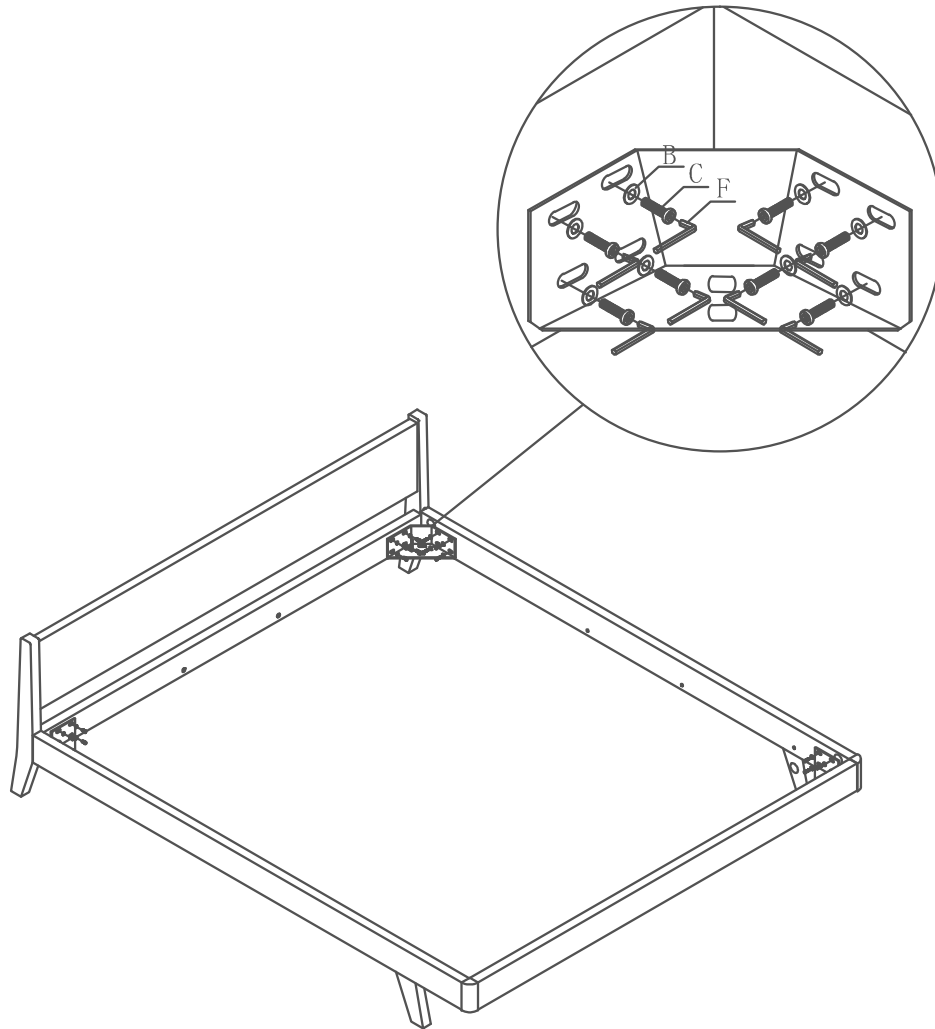

ROVECONCEPTS

Refined Luxury Living

MIKKEL BED ASSEMBLY INSTRUCTIONS

HARDWARE

A

x 4
M8*75

B

x46
ø17*8*2

G

x10
M8

H

x1
M6

I

x2
M8*30

J

x8

K

x1
14M

STEP 1

STEP 2

STEP 3

STEP 4

STEP 5