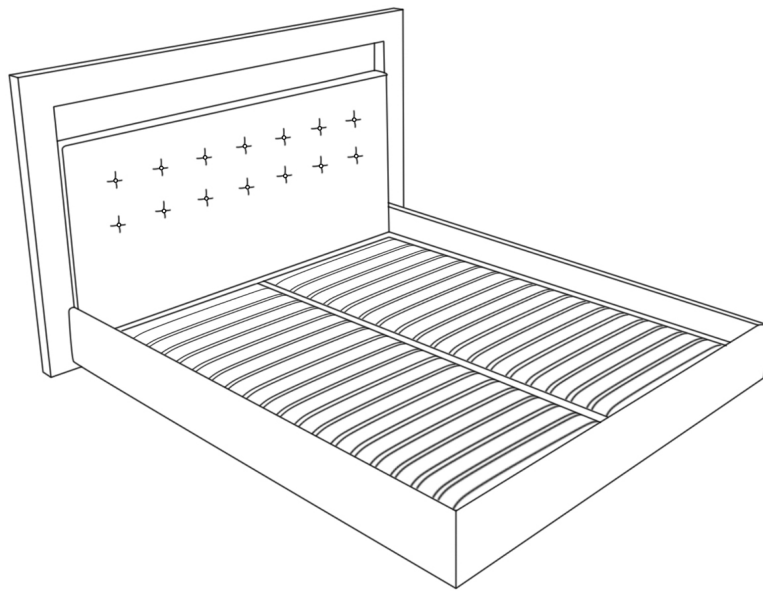

ROVECONCEPTS

Refined Luxury Living

CHLOE BED | KING/CAL KING ASSEMBLY INSTRUCTIONS

HARDWARE

A
x2

B
x1

C
x1

D
x2