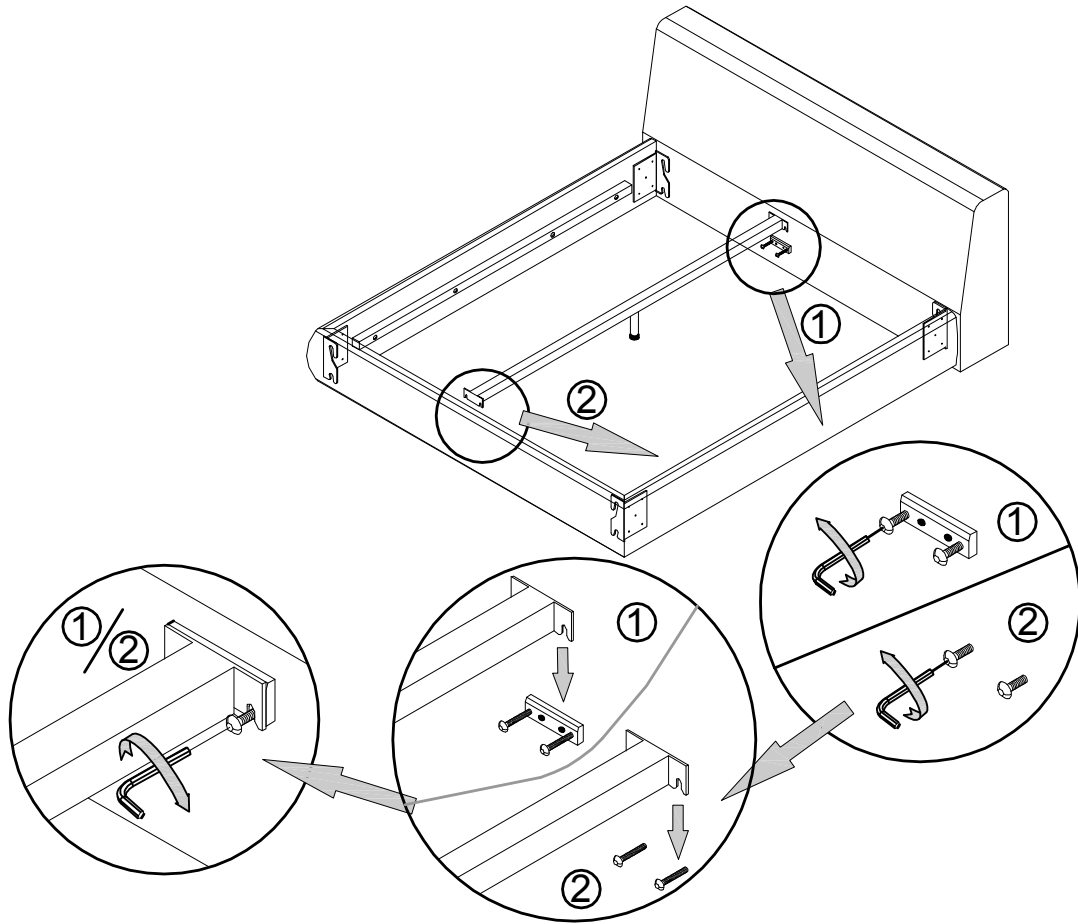

ROVECONCEPTS

Refined Luxury Living

OPHELIA BED | FULL/QUEEN ASSEMBLY INSTRUCTIONS

HARDWARE

A
x1

B
x1

C
x2

STEP 1

STEP 2

STEP 3

STEP 4

STEP 5

STEP 6

ROVECONCEPTS

Refined Luxury Living

OPHELIA BED ASSEMBLY INSTRUCTIONS

HARDWARE

A
x1

B
x1

C
x2

D
x2

NOTE: Hardware A & B will be pre-installed in your bedside pieces

STEP 1

STEP 2