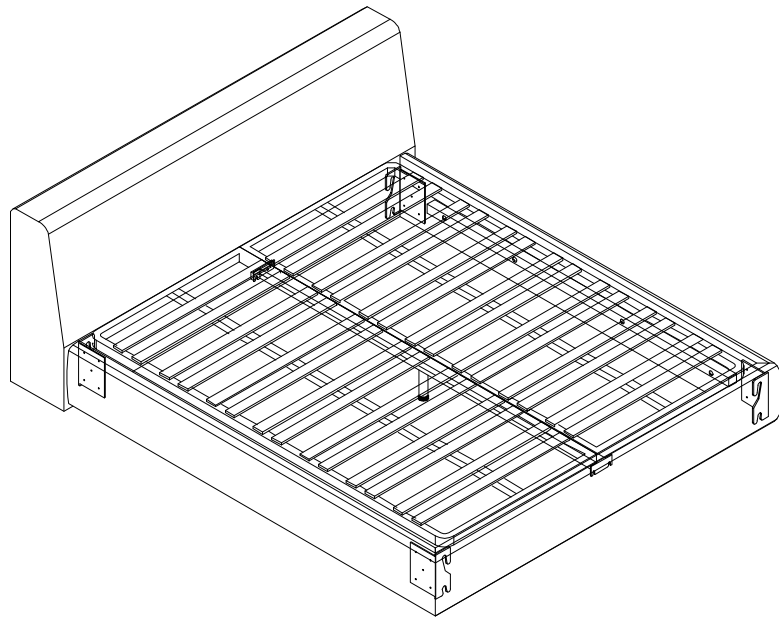

ROVECONCEPTS

Refined Luxury Living

OPHELIA BED | FULL/QUEEN ASSEMBLY INSTRUCTIONS

HARDWARE

A
x1

B
x1

C
x2

STEP 1

HARDWARE

A
x1

B
x1

C
x2

D
x2

NOTE: Hardware A & B will be pre-installed in your bedside pieces

STEP 1

STEP 2