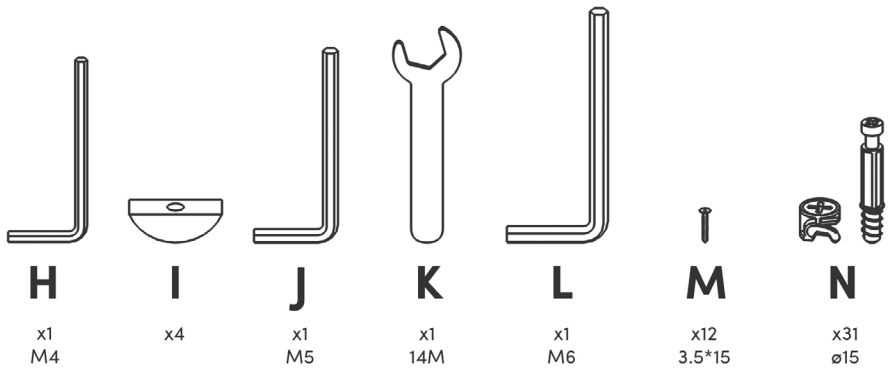

ROVECONCEPTS

Refined Luxury Living

CHARLOTTE BED ASSEMBLY INSTRUCTIONS

HARDWARE

STEP 1

STEP 2

STEP 3

STEP 4

STEP 5

STEP 5

STEP 5

STEP 5

STEP 5