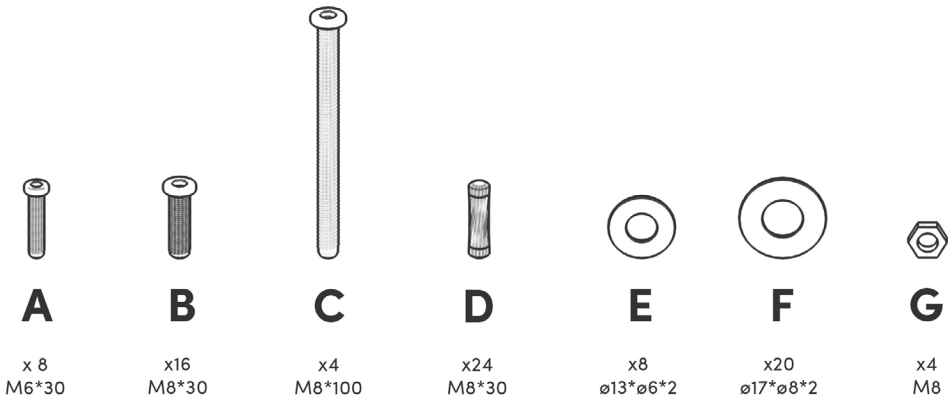

ROVECONCEPTS

Refined Luxury Living

CHARLOTTE BED ASSEMBLY INSTRUCTIONS

HARDWARE

STEP 1

STEP 2

STEP 3

STEP 4