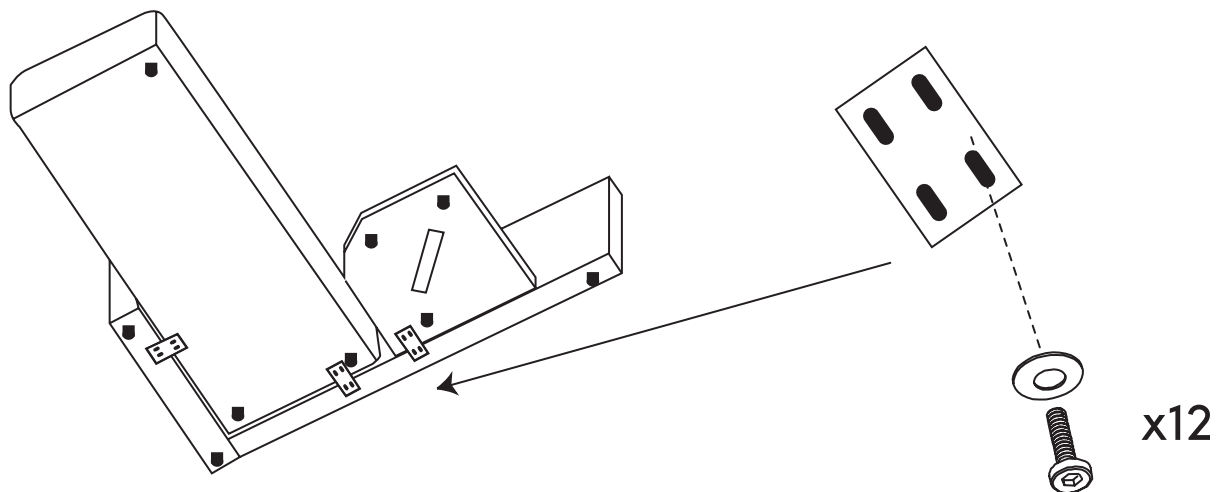

STEP 2

ROVECONCEPTS

Porter Sectional Sleeper | 4