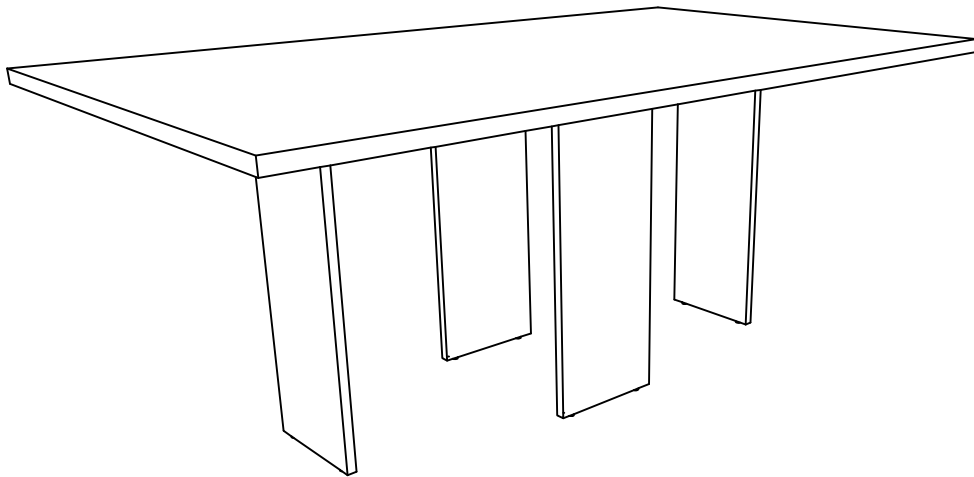

ROVECONCEPTS

Refined Luxury Living

MARBELLA DINING TABLE ASSEMBLY INSTRUCTIONS

HARDWARE

A
x32
M6*15*15

B
x8
M8*15*15

C
x2
M4

D
x1
M3

E
x4
400*160*55

F
x4

G
x1

STEP 1

Marbella Dining Table | 3

STEP 2

Marbella Dining Table | 4

STEP 3

Marbella Dining Table | 5