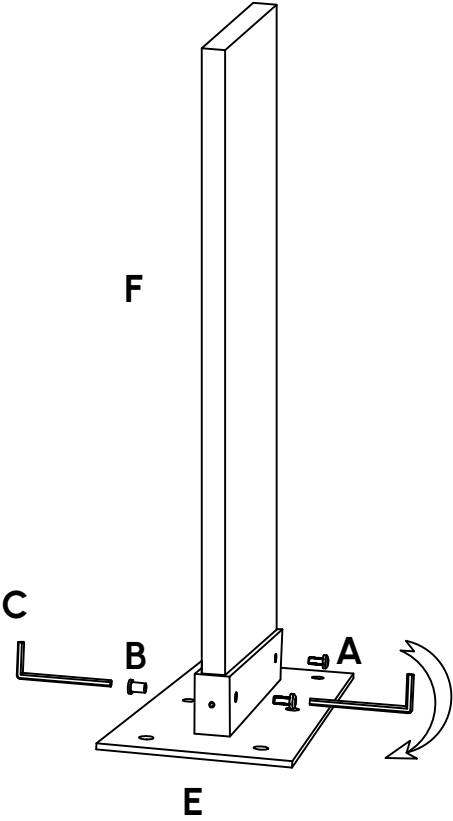

ROVECONCEPTS

Refined Luxury Living

MARBELLA DINING TABLE ASSEMBLY INSTRUCTIONS

HARDWARE

A
x32
M6*15*15

B
x8
M8*15*15

C
x2
M4

D
x1
M3

E
x4
400*160*55

F
x4

G
x1

STEP 1

Marbella Dining Table | 3

STEP 2

Marbella Dining Table | 4

STEP 3