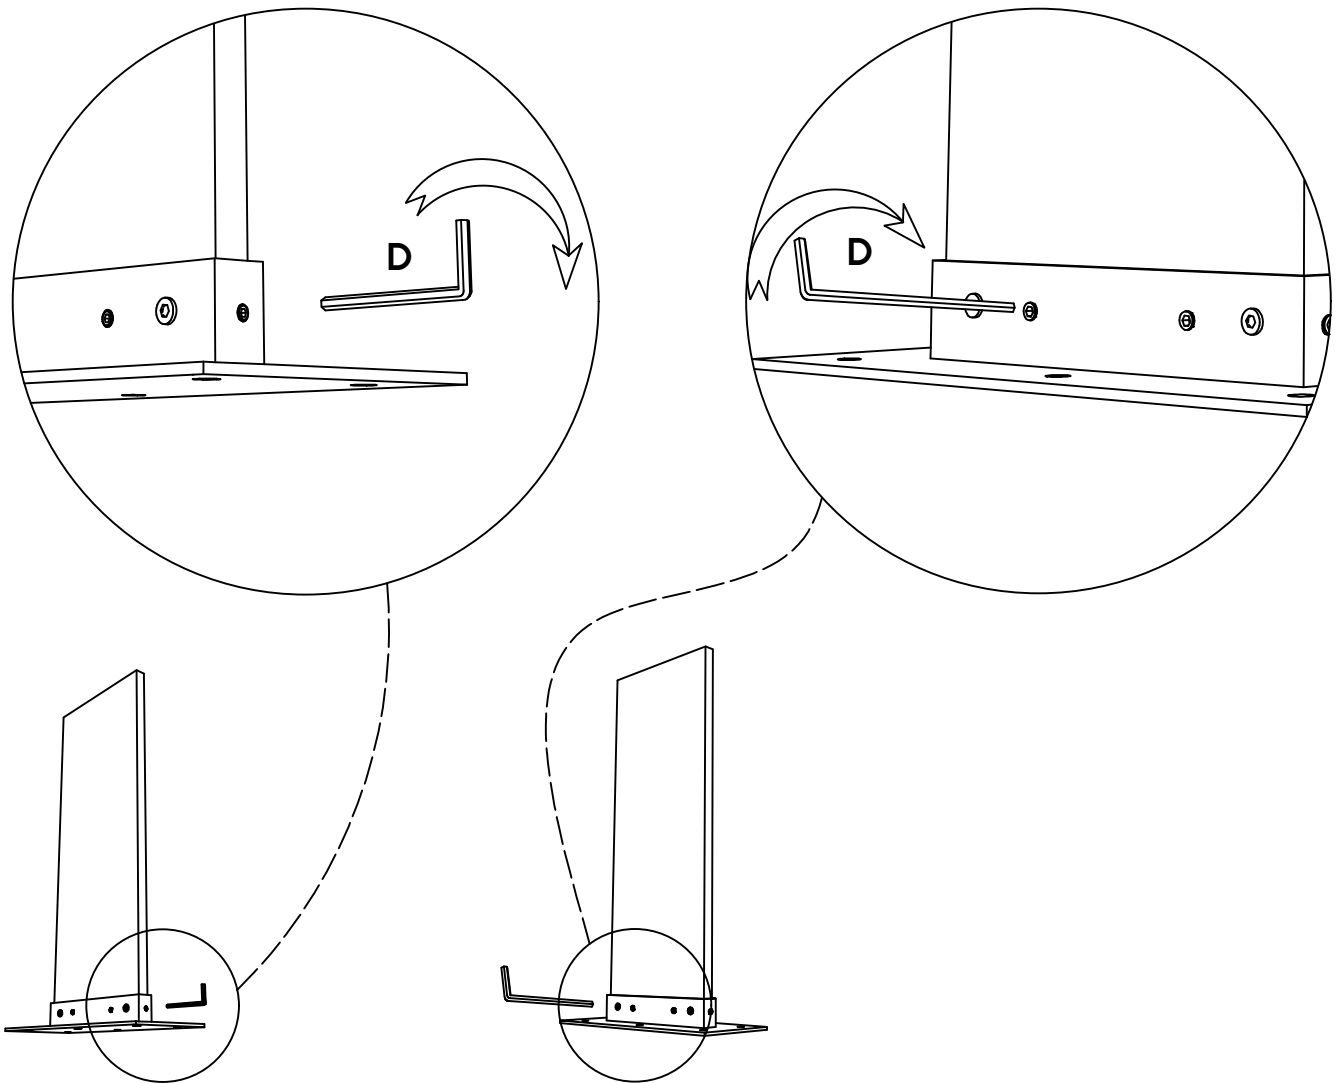

ROVECONCEPTS

Refined Luxury Living

MARBELLA DINING TABLE ASSEMBLY INSTRUCTIONS

HARDWARE

A
x32
M6*15*15

B
x8
M8*15*15

C
x2
M4

D
x1
M3

E
x4
400*160*55

F
x4

G
x1

STEP 1

Marbella Dining Table | 3

STEP 2

Marbella Dining Table | 4

STEP 3