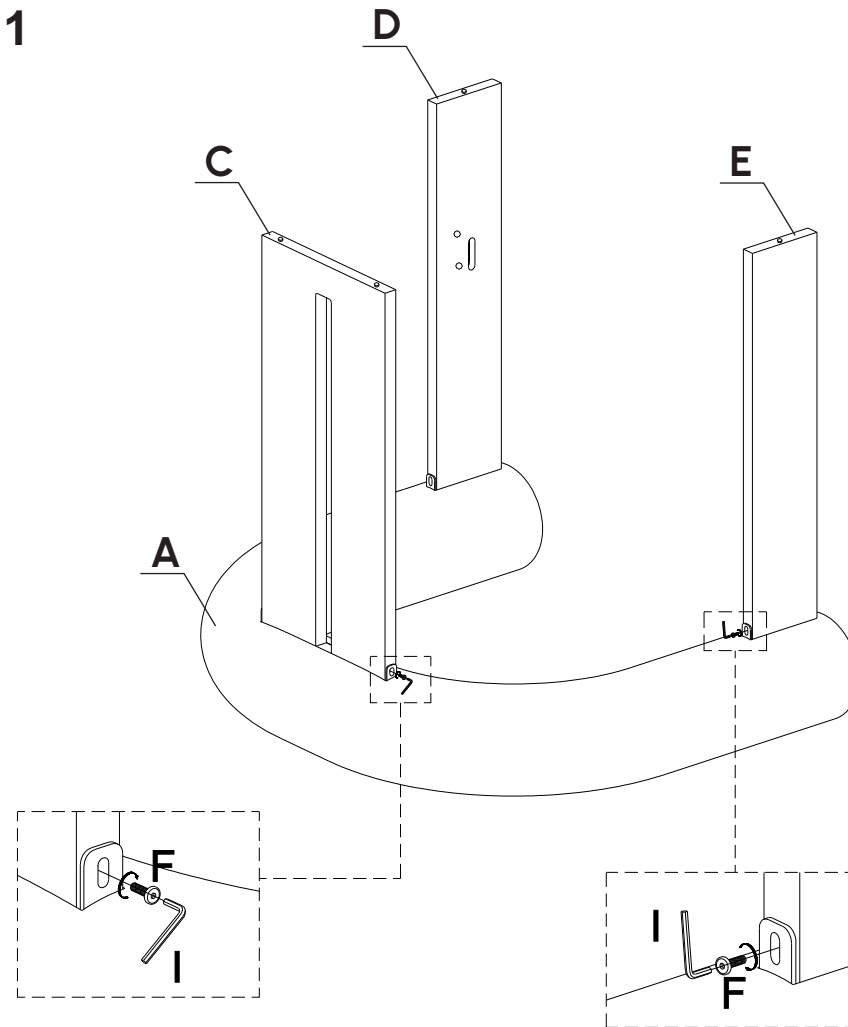

F
x12
1/4*15

G
x8
1.2*6*11

H
x8
1.2*6*14

I
x1
K4

STEP 1

ROVECONCEPTS

TOLA LOUNGE CHAIR ASSEMBLY INSTRUCTIONS/ INSTRUCTIONS DE MONTAGE

STEP 2

STEP 3

STEP 4