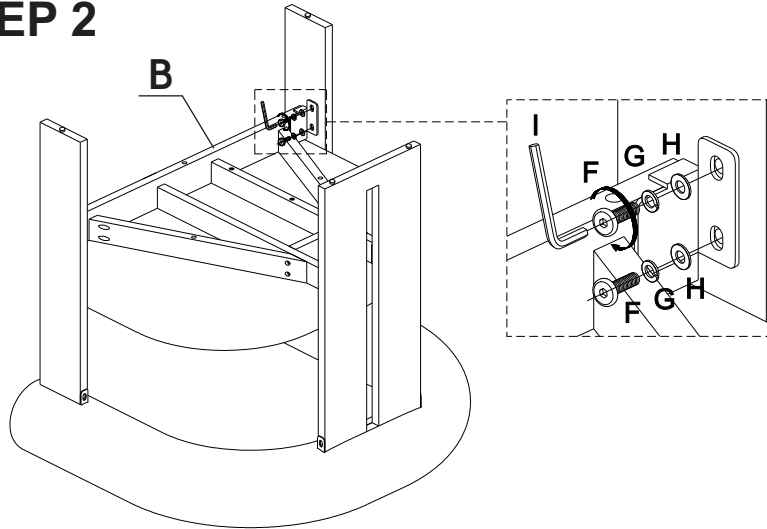

F
x12
1/4*15

G
x8
1.2*6*11

H
x8
1.2*6*14

I
x1
K4

STEP 1

ROVECONCEPTS

TOLA LOUNGE CHAIR ASSEMBLY INSTRUCTIONS/ INSTRUCTIONS DE MONTAGE

STEP 2

STEP 3

STEP 4