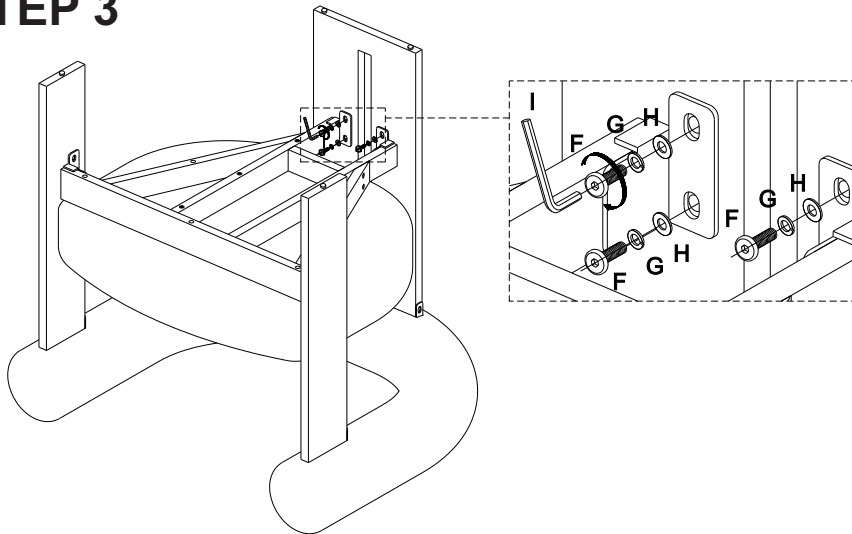

F
x12
1/4*15

G
x8
1.2*6*11

H
x8
1.2*6*14

I
x1
K4

STEP 1

ROVECONCEPTS

TOLA LOUNGE CHAIR ASSEMBLY INSTRUCTIONS/ INSTRUCTIONS DE MONTAGE

STEP 2

STEP 3

STEP 4