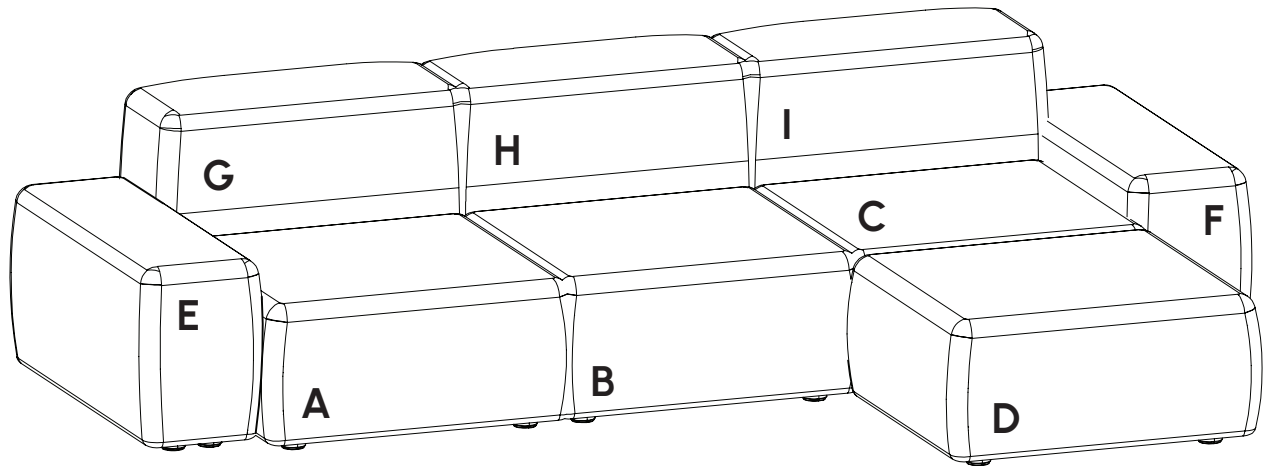

ROVECONCEPTS

Refined Luxury Living

**KAYE MODULAR COLLECTION
ASSEMBLY INSTRUCTIONS**

HARDWARE

J

x40

K

x18