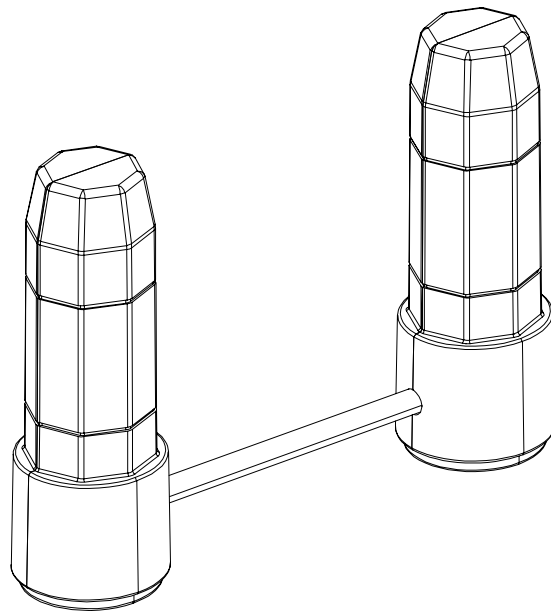

ROVECONCEPTS

Refined Luxury Living

**KAYE MODULAR COLLECTION
ASSEMBLY INSTRUCTIONS**

HARDWARE

J

x40

K

x18

STEP 1

STEP 2

STEP 3

STEP 4

STEP 5

STEP 6

STEP 7

STEP 8

STEP 9

STEP 10

STEP 11

STEP 12

STEP 13

STEP 14

STEP 15

STEP 16