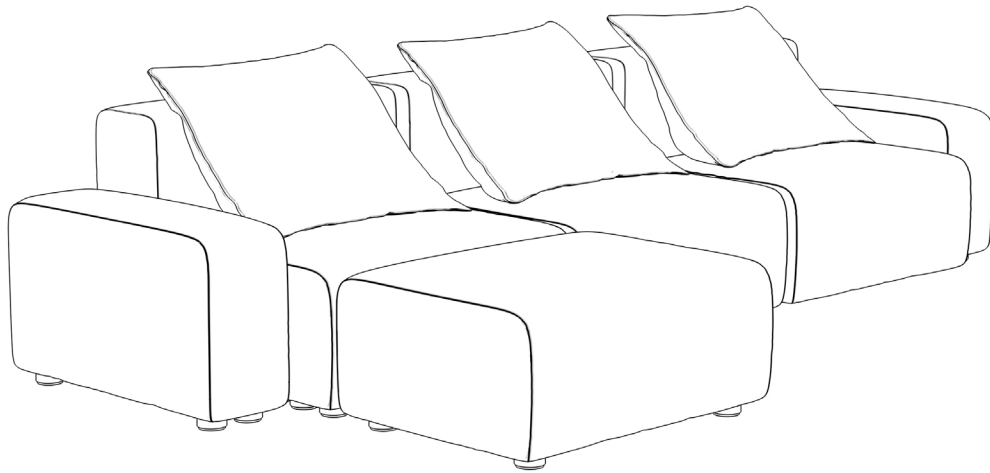

ROVECONCEPTS

Refined Luxury Living

**KAYE MODULAR COLLECTION
ASSEMBLY INSTRUCTIONS**

HARDWARE

J

x40

K

x18