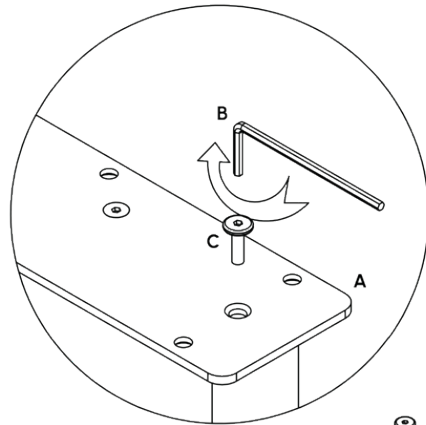

ROVECONCEPTS *kaye* COLLECTION

TRIO DINING TABLE ASSEMBLY INSTRUCTIONS

HARDWARE

A
x3
4*96*440

B
x1
M4*30*107

C
x30
M6*25

COMPONENT

STEP 1

STEP 2