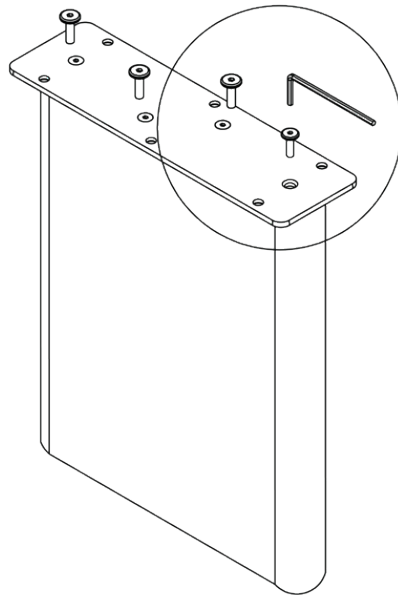

ROVECONCEPTS *kaye* COLLECTION

TRIO DINING TABLE ASSEMBLY INSTRUCTIONS

HARDWARE

A
x3
4*96*440

B
x1
M4*30*107

C
x30
M6*25

COMPONENT

STEP 1

STEP 2