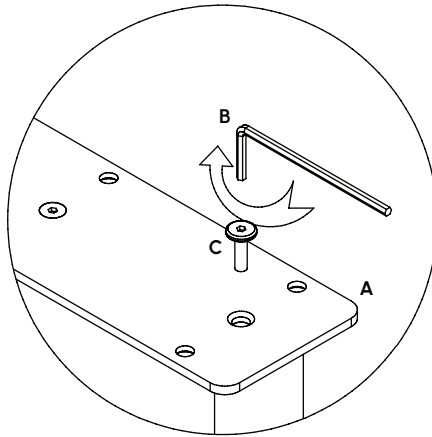

ROVECONCEPTS

TRIO DINING TABLE ASSEMBLY INSTRUCTIONS

HARDWARE

A
x3
4*96*440

B
x1
M4*30*107

C
x27
M6*25

COMPONENT

STEP 1

STEP 2