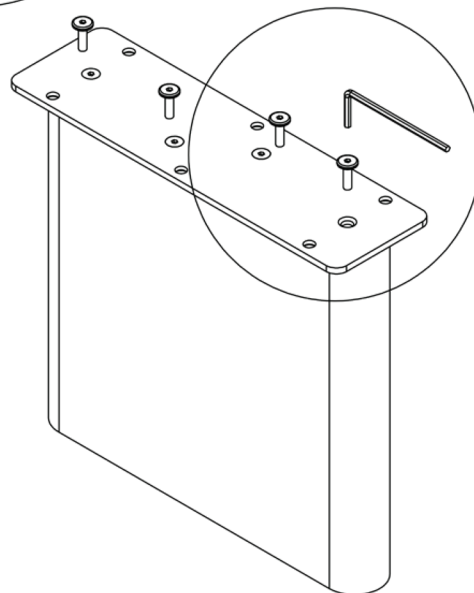

TRIO COFFEE TABLE ASSEMBLY INSTRUCTIONS

HARDWARE

A

x3
4*96*330

B

x1
M4*23*60

C

x30
M6*25

COMPONENT

STEP 1

STEP 2