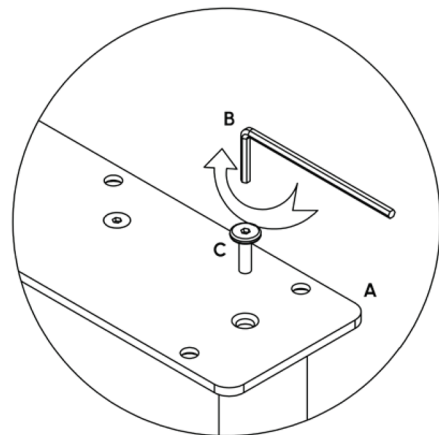

TRIO COFFEE TABLE ASSEMBLY INSTRUCTIONS

HARDWARE

A

x3
4*96*330

B

x1
M4*23*60

C

x30
M6*25

COMPONENT

STEP 1

STEP 2