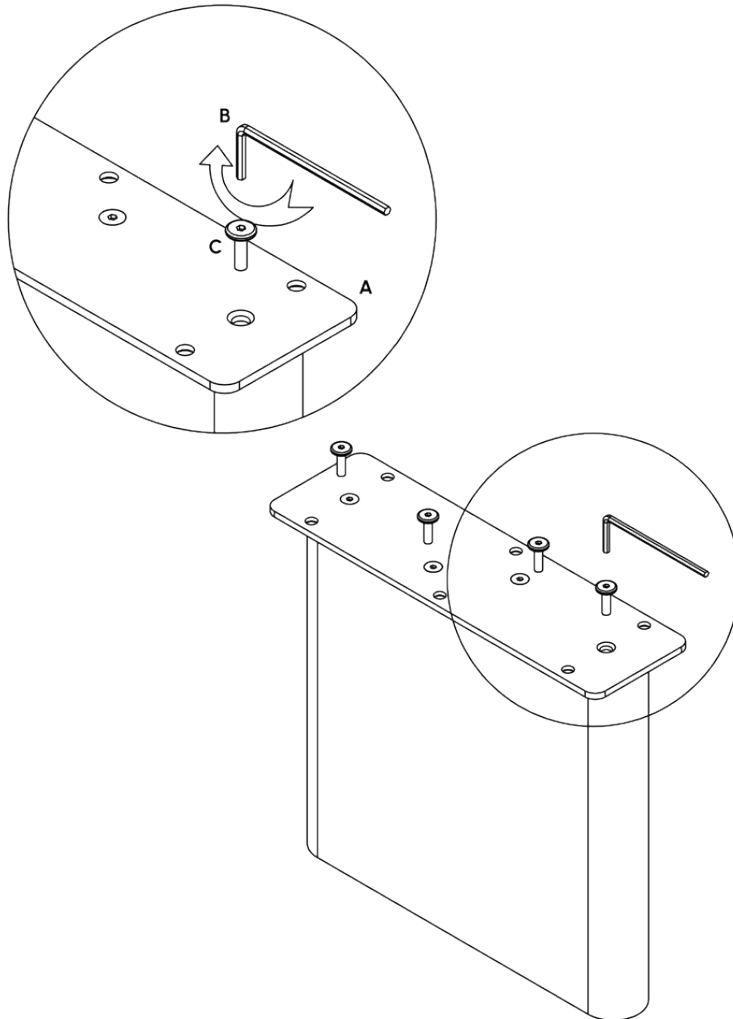

TRIO COFFEE TABLE ASSEMBLY INSTRUCTIONS

HARDWARE

**A**  
x3  
4\*96\*330

**B**  
x1  
M4\*30\*107

**C**  
x30  
M6\*25

COMPONENT

STEP 1

STEP 2