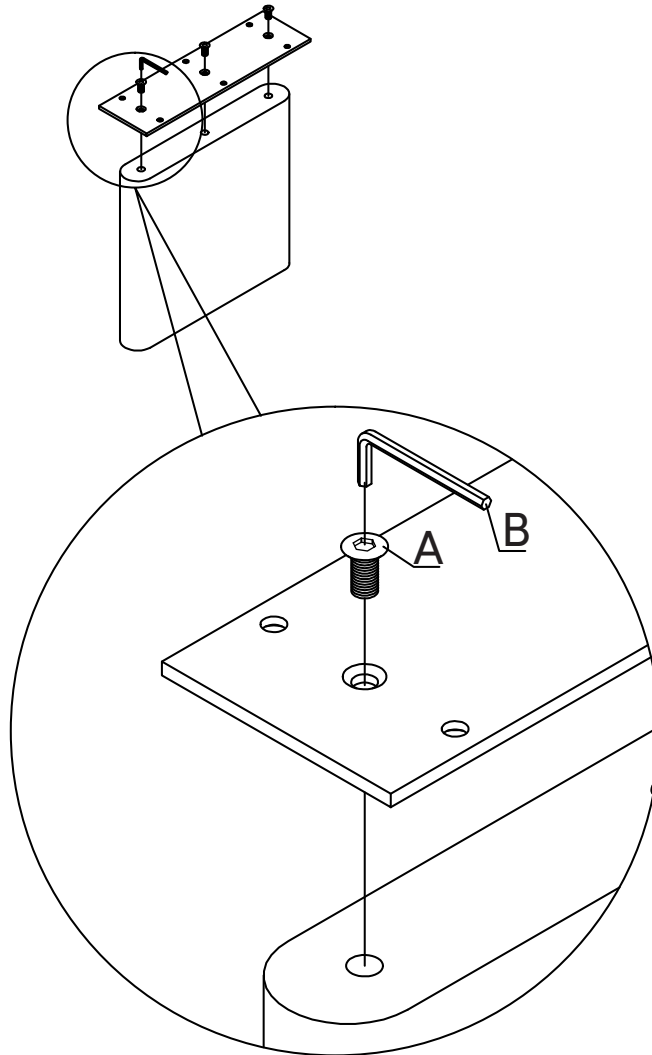

ROVECONCEPTS

Refined Luxury Living

TRIO COFFEE TABLE ASSEMBLY INSTRUCTIONS

HARDWARE

A

x27
M8*20

B

x1
M5

STEP 1

STEP 2