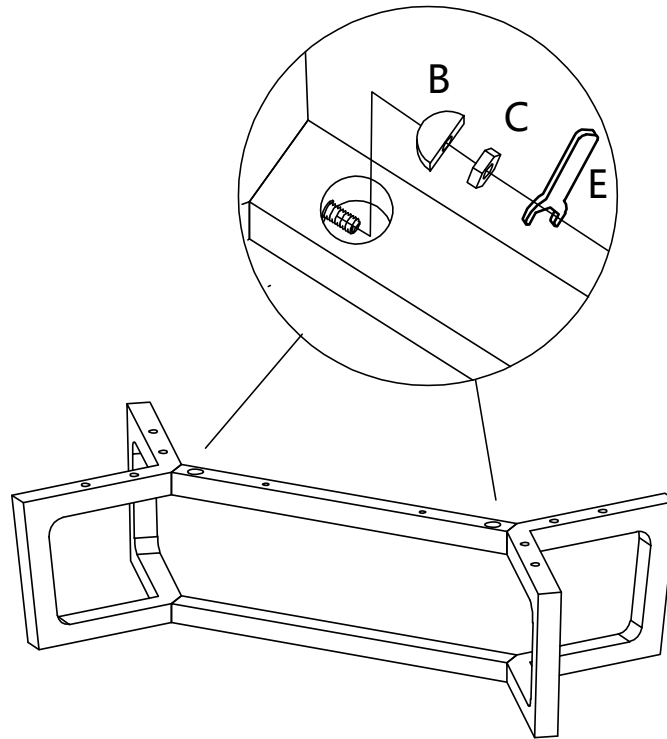

ROVECONCEPTS

Refined Luxury Living

ELEANOR COFFEE TABLE ASSEMBLY INSTRUCTIONS

HARDWARE

A

x4
M8*80

B

x4
30*15

G

x2

H, I

x1

J

x1

STEP 1

STEP 2

STEP 3

STEP 4

STEP 5

STEP 5