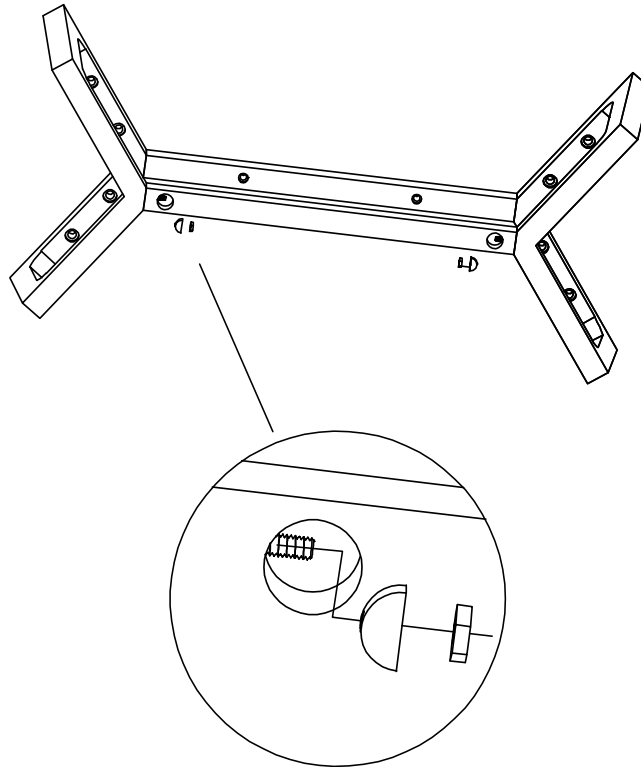

ROVECONCEPTS

Refined Luxury Living

ELEANOR COFFEE TABLE ASSEMBLY INSTRUCTIONS

HARDWARE

A

x4
M8*80

B

x4
30*15

G

x2

H, I

x1

J

x1

STEP 1

STEP 2

STEP 3

STEP 4

STEP 5

STEP 5