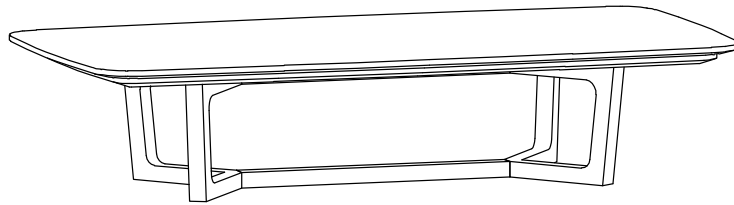

ROVECONCEPTS

Refined Luxury Living

ELEANOR COFFEE TABLE ASSEMBLY INSTRUCTIONS

HARDWARE

A

x4
M8*80

B

x4
30*15

C

x4
E15-M8

D

x10
M8-50

E

x1

F

x1