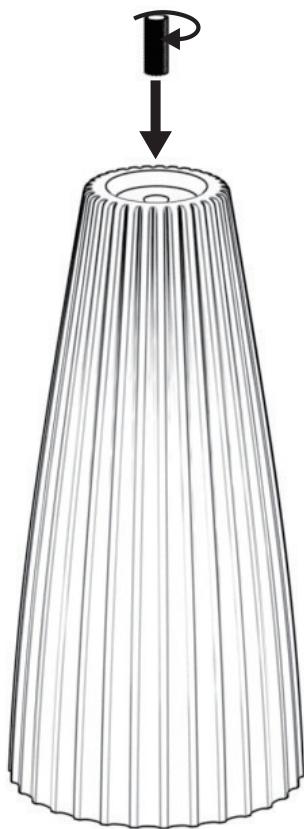

ROVECONCEPTS

Refined Luxury Living

GALLUS SIDE TABLE ASSEMBLY INSTRUCTIONS

STEP 1

STEP 2

STEP 3