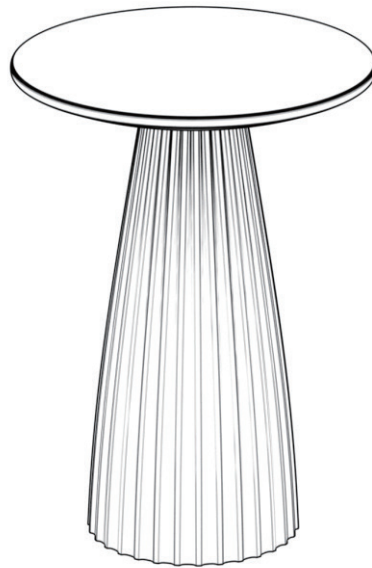

ROVECONCEPTS

Refined Luxury Living

GALLUS SIDE TABLE ASSEMBLY INSTRUCTIONS

STEP 1

STEP 2

STEP 3