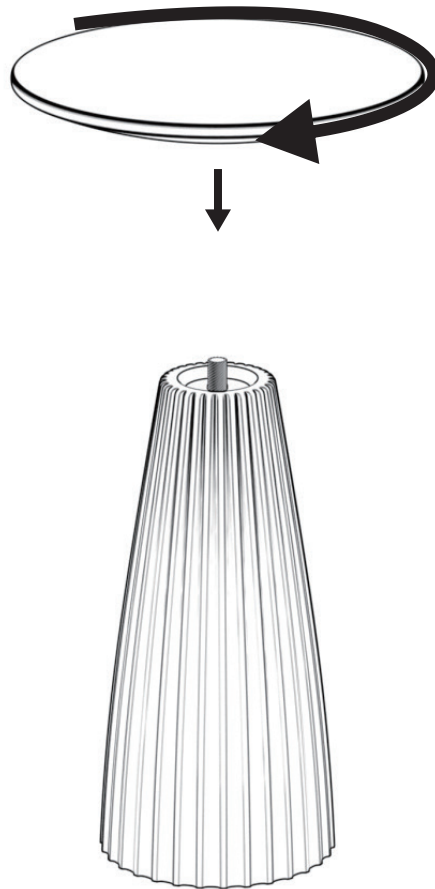

ROVECONCEPTS

Refined Luxury Living

GALLUS SIDE TABLE ASSEMBLY INSTRUCTIONS

STEP 1

STEP 2

STEP 3