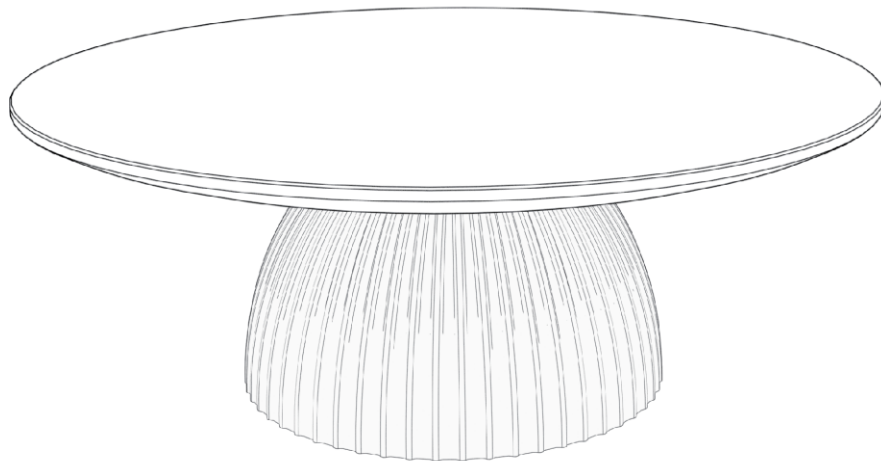

# ROVECONCEPTS

Refined Luxury Living

**GALLUS COFFEE TABLE  
ASSEMBLY INSTRUCTIONS**