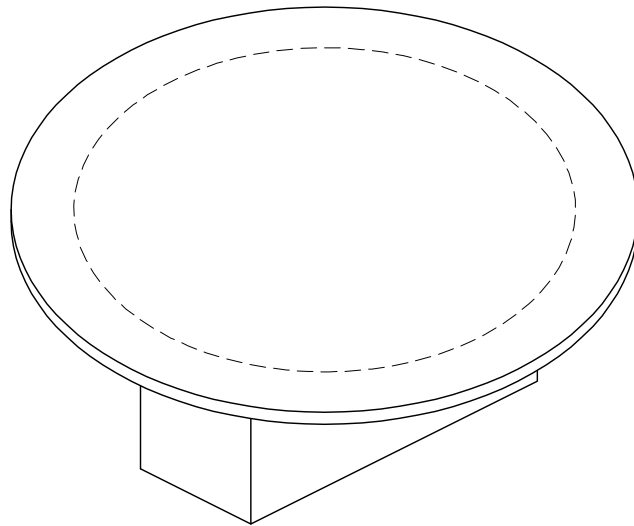

ROVECONCEPTS

Refined Luxury Living

ROMULUS NESTING COFFEE TABLE

TRAVERTINE

ASSEMBLY INSTRUCTIONS

HARDWARE

A

x2

B

x2

C

x1

D

x8
M10*25

STEP 1

STEP 2

STEP 3

STEP 4