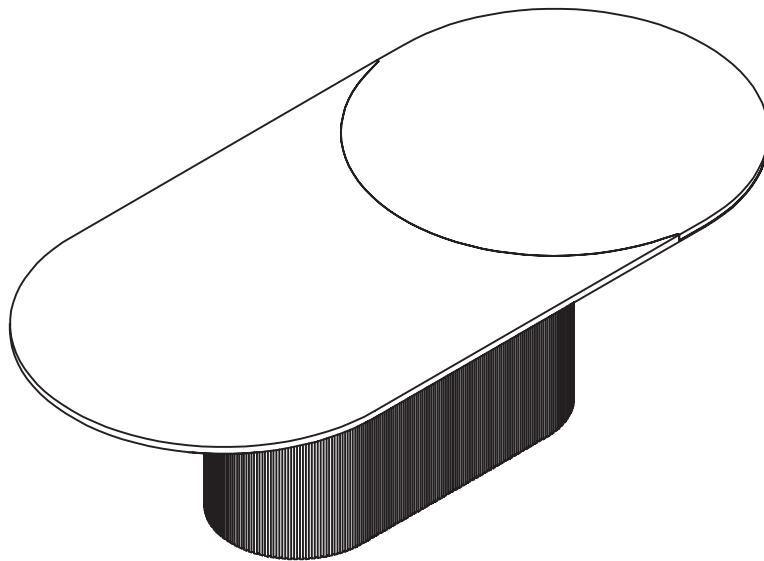

ROVECONCEPTS

Refined Luxury Living

MASSIMO DINING TABLE "95 ASSEMBLY INSTRUCTIONS

HARDWARE

A

x10
M6*25

B

x1
M4

C

x10
Ø13*Ø6*1

STEP 1

STEP 2