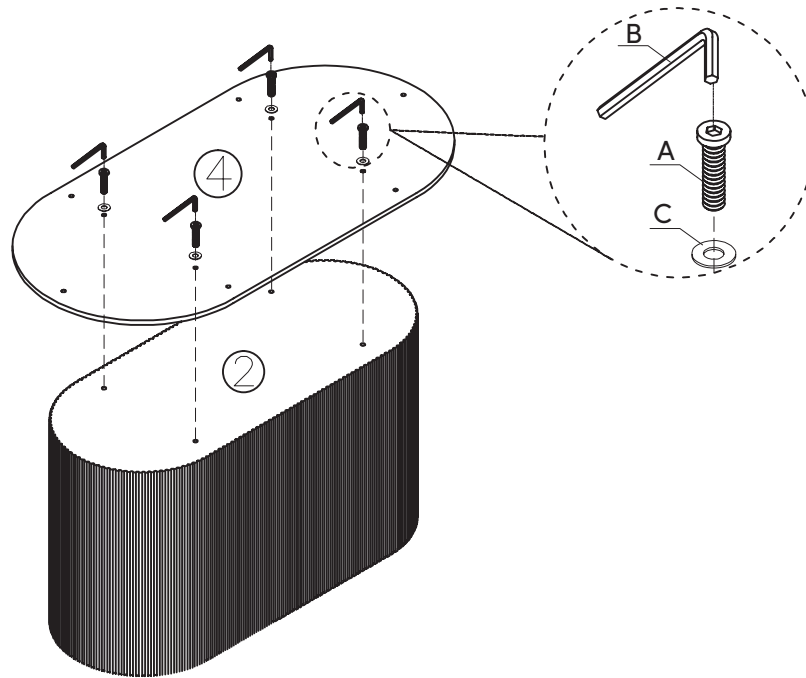

ROVECONCEPTS

Refined Luxury Living

MASSIMO DINING TABLE "95 ASSEMBLY INSTRUCTIONS

HARDWARE

A

x10
M6*25

B

x1
M4

C

x10
Ø13*Ø6*1

STEP 1

STEP 2