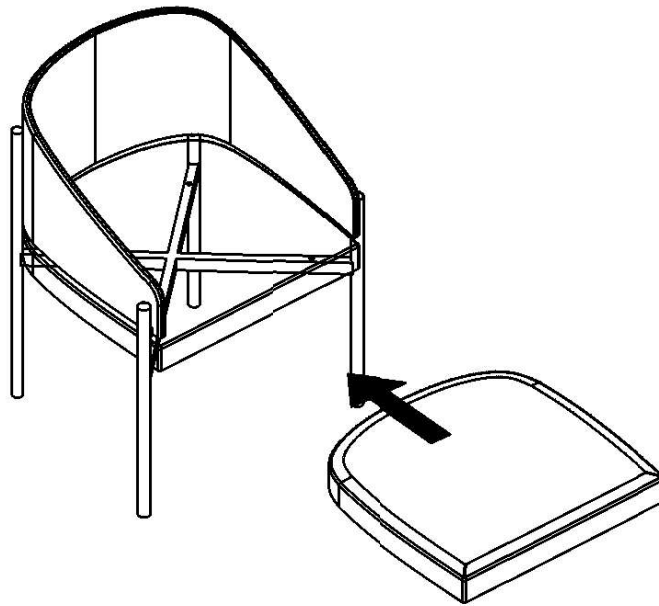

ROVECONCEPTS

Refined Luxury Living

SOLANA DINING CHAIR ASSEMBLY INSTRUCTIONS

HARDWARE

A

B

C

x4
ø18x1.2

D

x4
M6*20

E

x4
M6*45

F

x4
M4

STEP 1

STEP 2

STEP 3