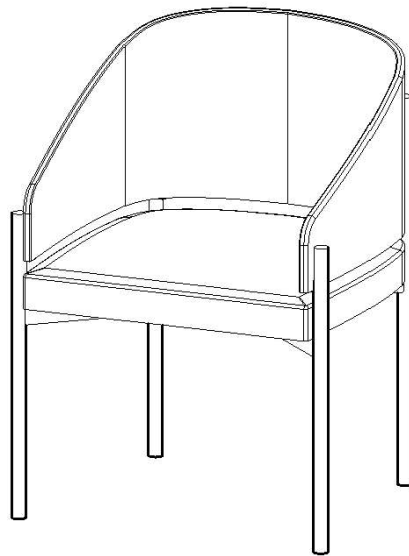

ROVECONCEPTS

Refined Luxury Living

SOLANA DINING CHAIR ASSEMBLY INSTRUCTIONS

HARDWARE

A

B

C

x4
ø18x1.2

D

x4
M6*20

E

x4
M6*45

F

x4
M4

STEP 1

STEP 2