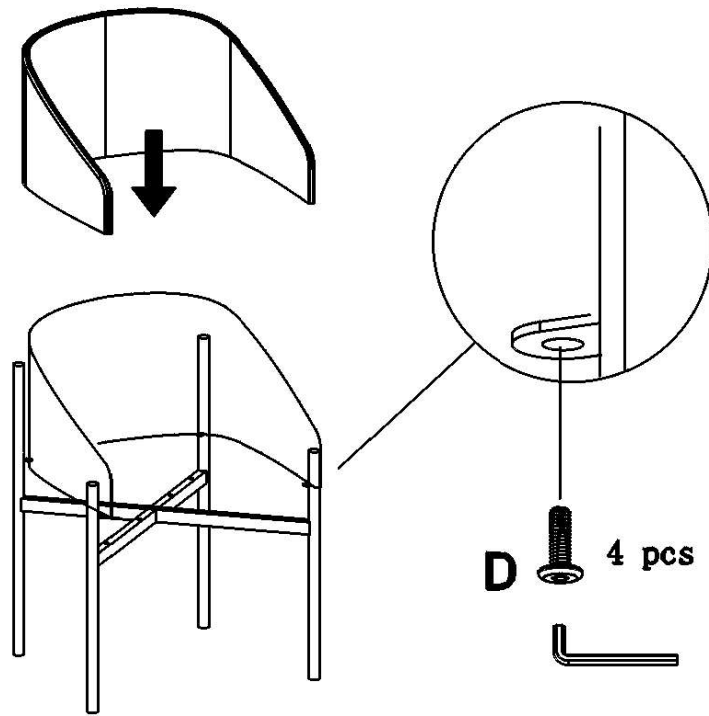

ROVECONCEPTS

Refined Luxury Living

SOLANA DINING CHAIR ASSEMBLY INSTRUCTIONS

HARDWARE

A

B

C

x4
ø18x1.2

D

x4
M6*20

E

x4
M6*45

F

x4
M4

STEP 1

STEP 2

STEP 3