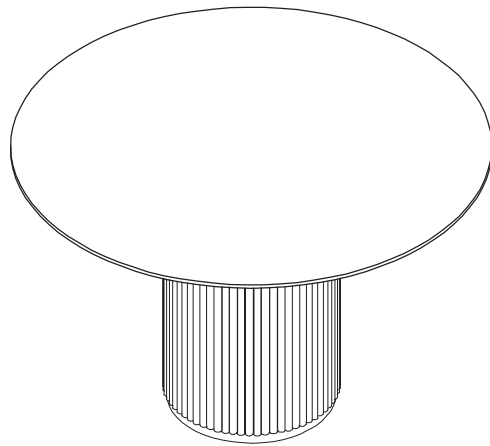

ROVECONCEPTS

Refined Luxury Living

ATHENA ROUND DINING TABLE ASSEMBLY INSTRUCTIONS

HARDWARE

A
x1

B
x1

C
x1

D
x4
M8*30

E
x4
M8*25

F
x1
M6

G
x8
Ø8*Ø17*1.5

STEP 1

STEP 2

STEP 3