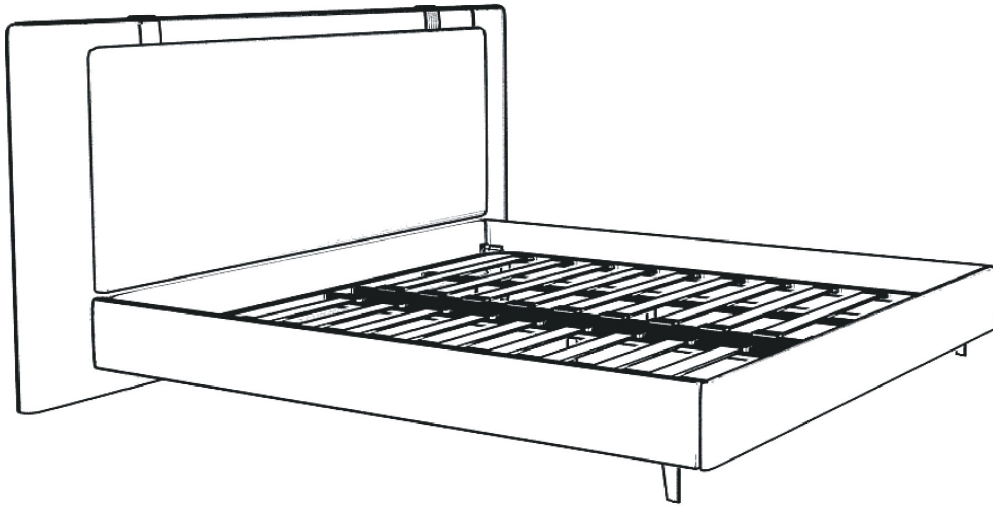

ROVECONCEPTS

Refined Luxury Living

ABIGAIL BED | FULL/QUEEN ASSEMBLY INSTRUCTIONS

HARDWARE

A

x1

B

x1