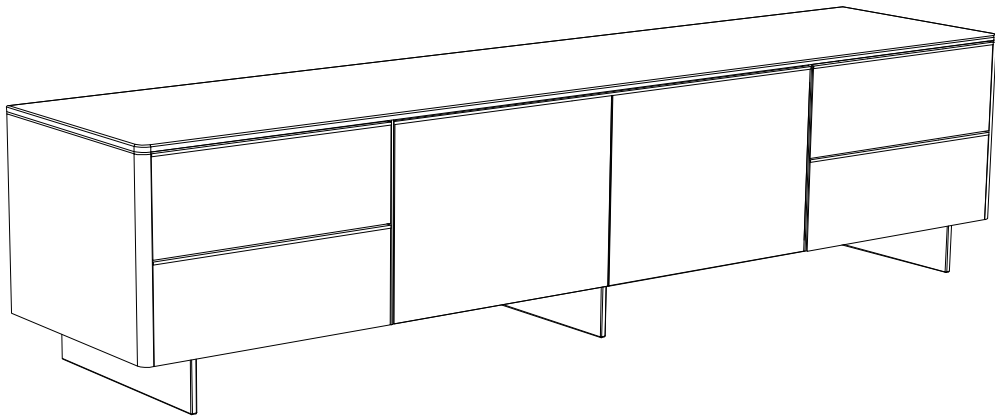

ROVECONCEPTS

Refined Luxury Living

AUGUSTUS TV STAND ASSEMBLY INSTRUCTIONS

HARDWARE

A
x1

B
x8

C
x8

STEP 1