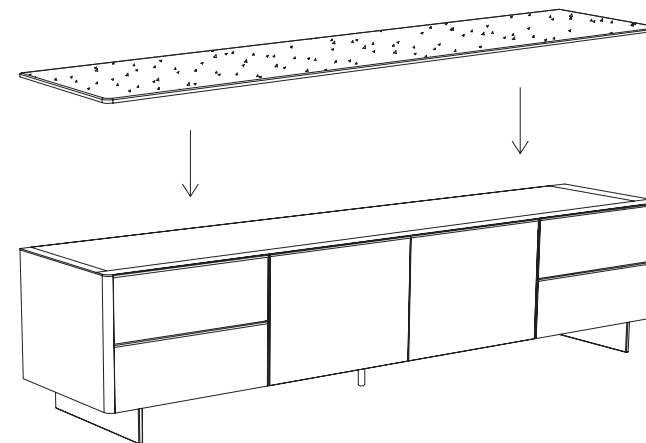

ROVECONCEPTS

AUGUSTUS TV STAND ASSEMBLY INSTRUCTIONS

HARDWARE

A
x2
35x100x406

B
x1
Ø20x90

C
x4
M6x15

D
x4
M8x25

E
x1
M4x30x100

STEP 1

STEP 2

STEP 3