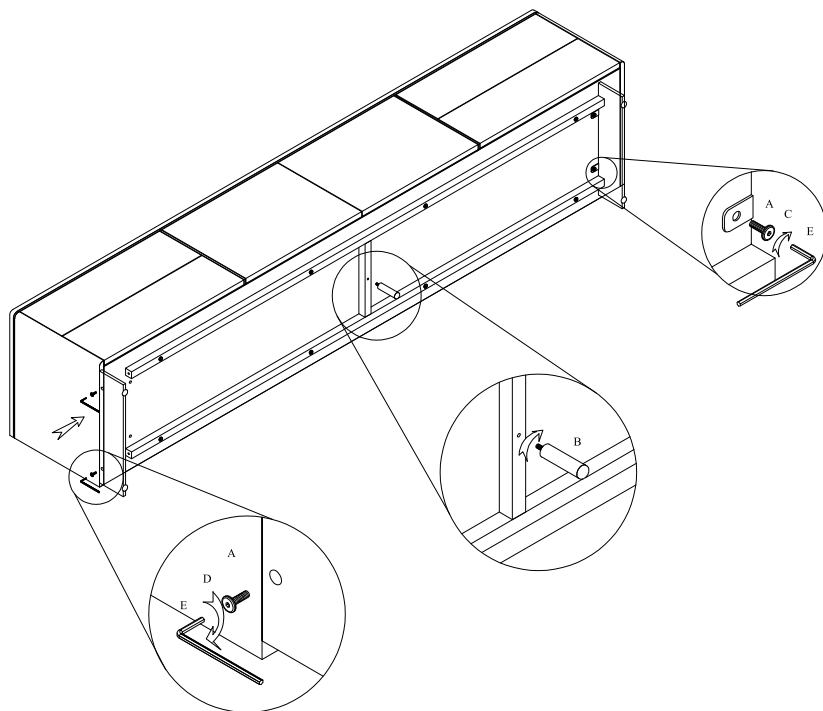

ROVECONCEPTS

AUGUSTUS TV STAND ASSEMBLY INSTRUCTIONS

HARDWARE

A
x2
35x100x406

B
x1
Ø20x90

C
x4
M6x15

D
x4
M8x25

E
x1
M4x30x100

STEP 1

STEP 2

STEP 3