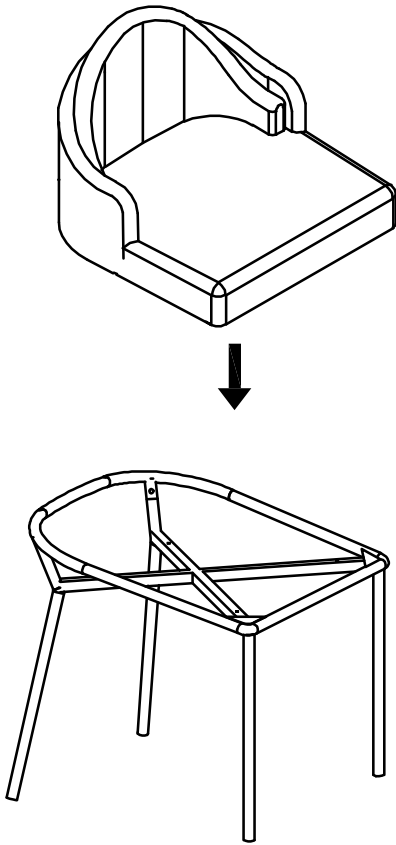

ROVECONCEPTS

Refined Luxury Living

ANGELO DINING CHAIR ASSEMBLY INSTRUCTIONS

HARDWARE

A

B

C

x2

D

x4

E

x4
M6*15

F

x6
M6*40

G

x1
M4

STEP 1

STEP 2

STEP 3

STEP 4

STEP 5