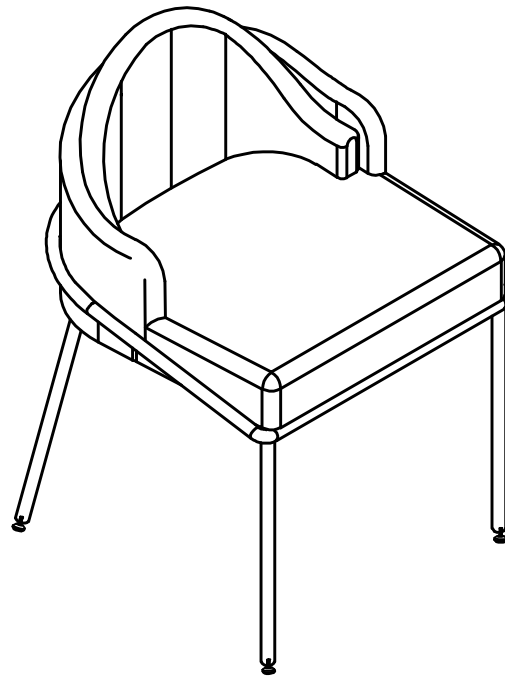

ROVECONCEPTS

Refined Luxury Living

ANGELO DINING CHAIR ASSEMBLY INSTRUCTIONS

HARDWARE

A

B

C

x2

D

x4

E

x4
M6*15

F

x6
M6*40

G

x1
M4