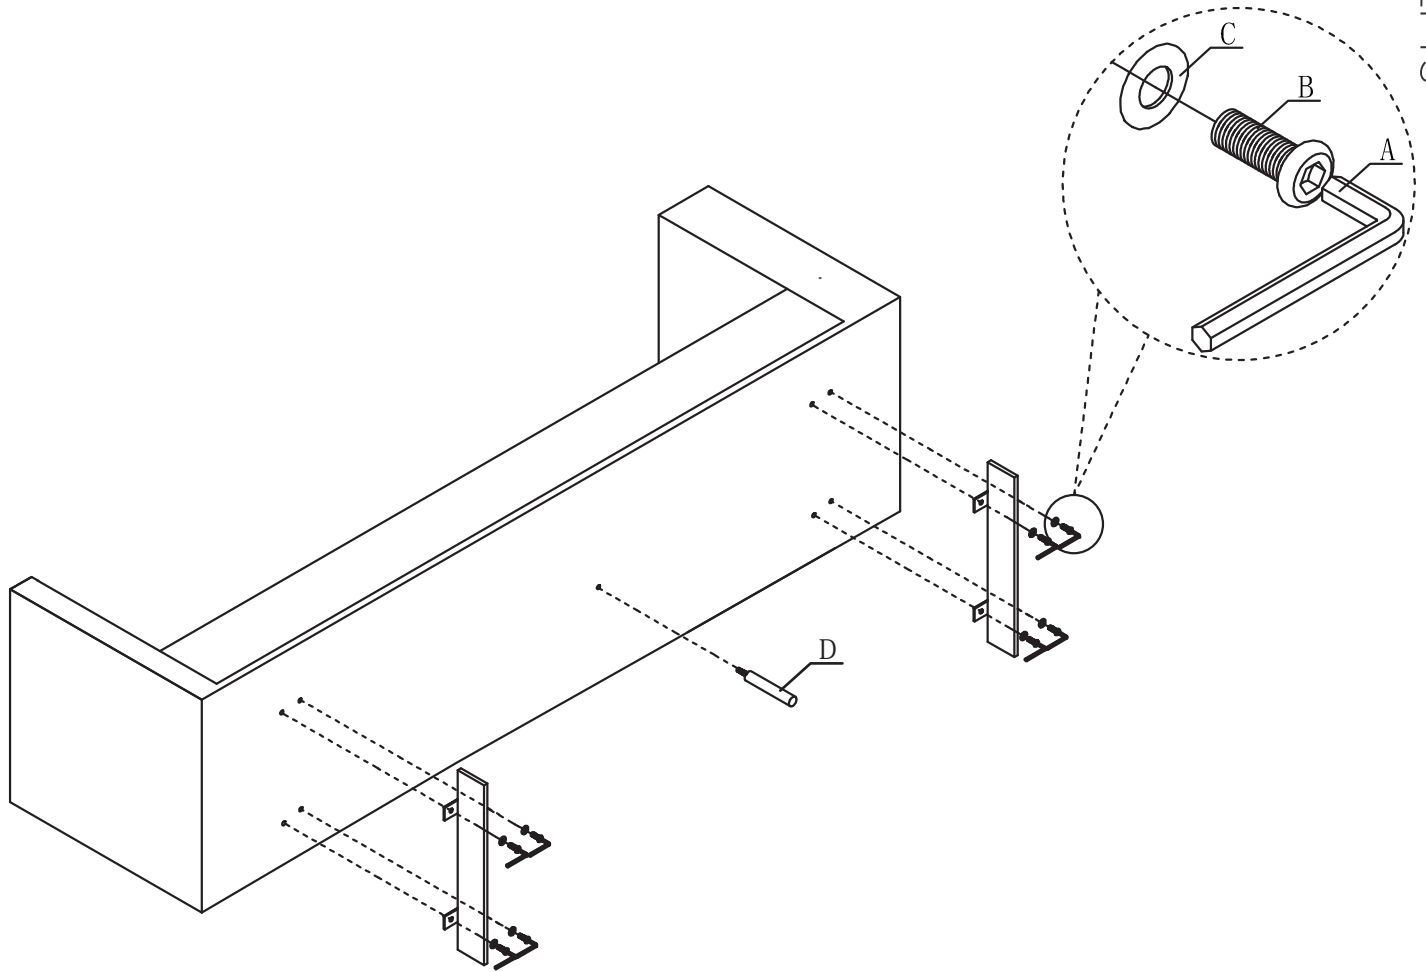

ROVECONCEPTS

Refined Luxury Living

DRESDEN LEFT/RIGHT ARM SOFA ASSEMBLY INSTRUCTIONS

HARDWARE

A

x1
M5

B

x8
M8*25

C

x8
Ø17* Ø10*2

D

x1
Support Leg

STEP 1

STEP 2

Dresden Left/Right Arm Sofa | 4