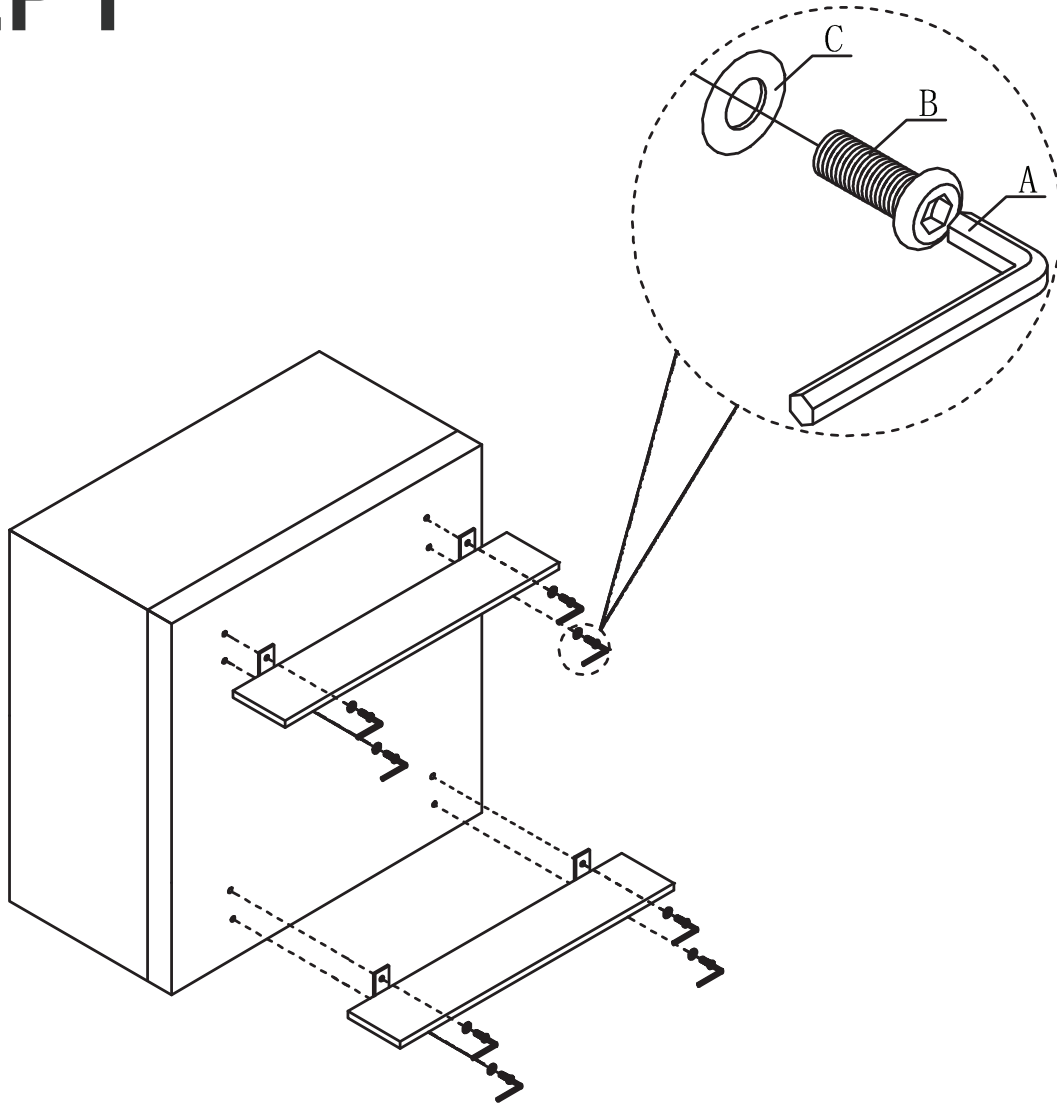

ROVECONCEPTS

Refined Luxury Living

DRESDEN OTTOMAN ASSEMBLY INSTRUCTIONS

HARDWARE

A

x1
M5

B

x8
M8*25

C

x8
Ø17* Ø10*2

STEP 1

STEP 2