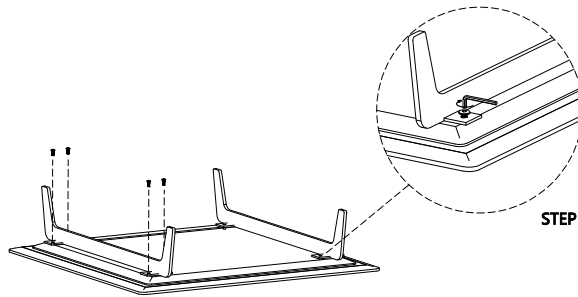

STEP 3

STEP 2