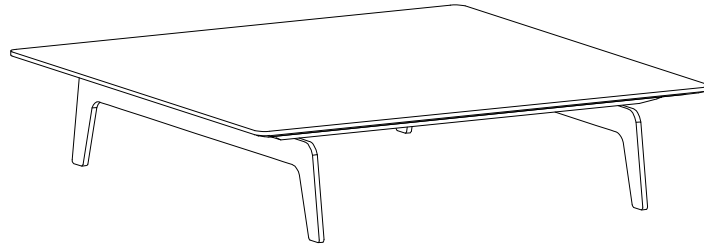

ROVECONCEPTS

Refined Luxury Living

DRESDEN END TABLE ASSEMBLY INSTRUCTIONS

HARDWARE

A

B

C

x8
M8*16