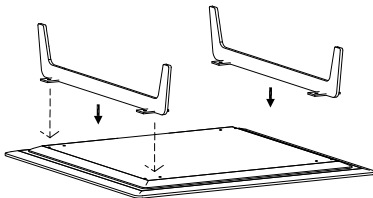

HARDWARE

A

B

C

x8
M8*16

D

x1
M6

ASSEMBLY

STEP 1