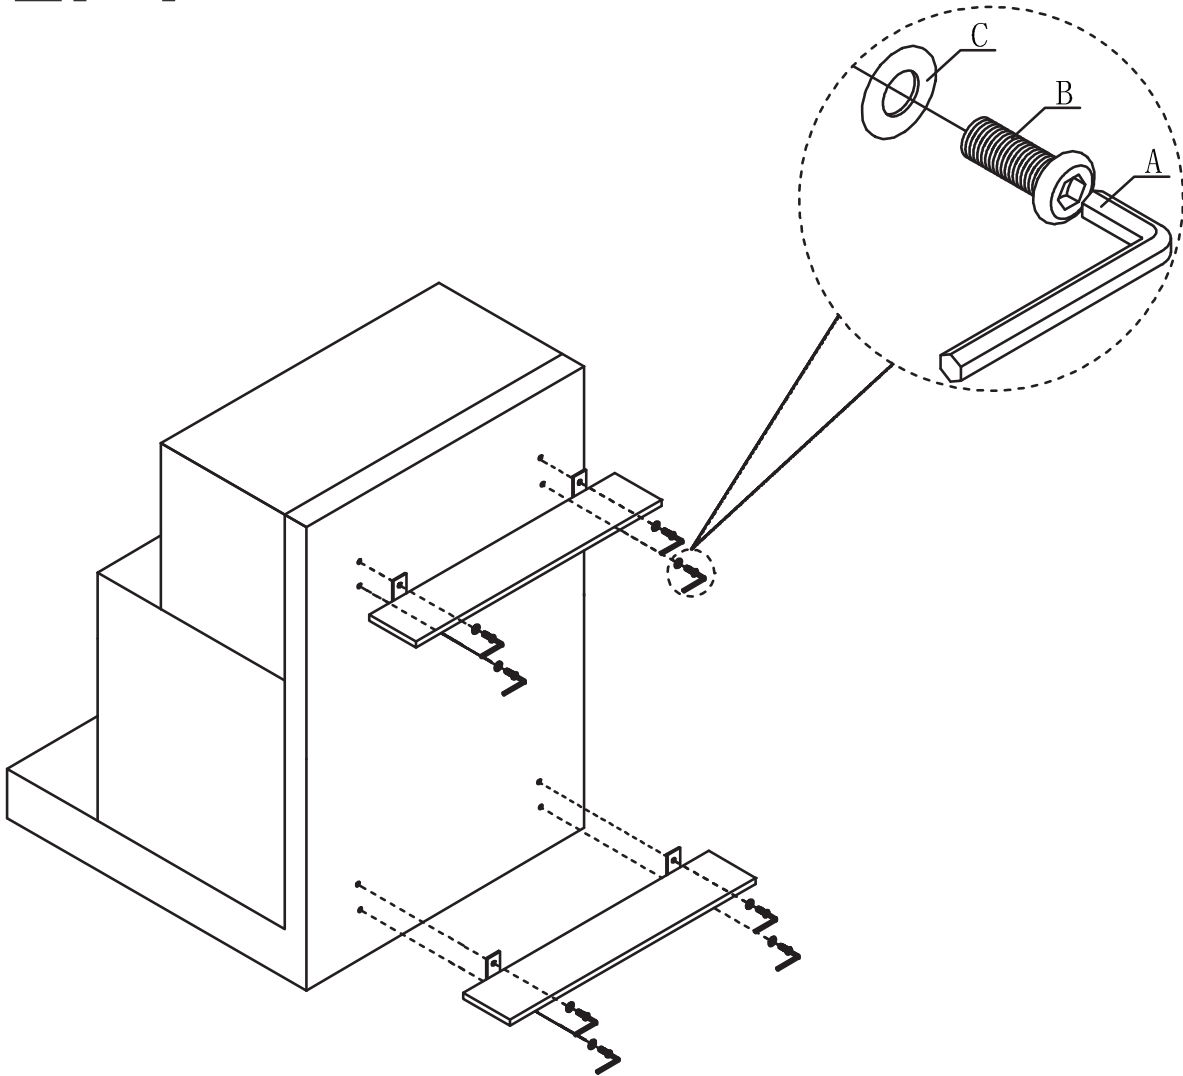

ROVECONCEPTS

Refined Luxury Living

**DRESDEN LEFT/RIGHT CHAISE
WITH ARMREST
ASSEMBLY INSTRUCTIONS**

HARDWARE

A

x1
M5

B

x8
M8*25

C

x8
Ø17* Ø10*2

STEP 1

STEP 2