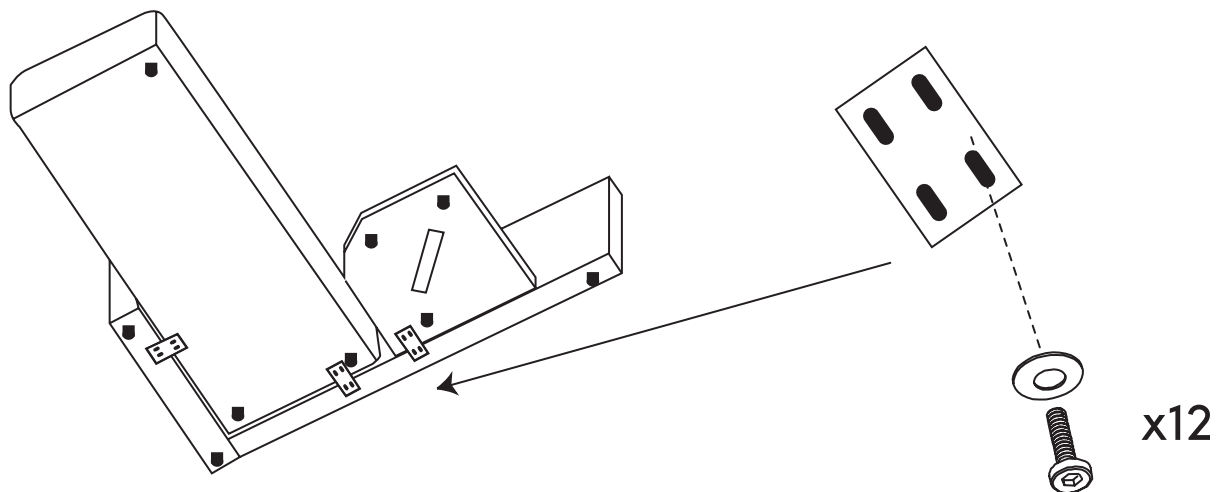

ROVECONCEPTS

Refined Luxury Living

ARYA SLEEPER SECTIONAL ASSEMBLY INSTRUCTIONS

HARDWARE

A

x28
ø16*M8*2

B

x1
M6

C

x28
ø20*ø10*2

D

x16
ø9*25

STEP 1

STEP 2

STEP 3

STEP 4