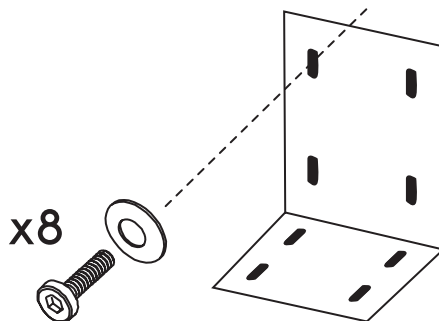

ROVECONCEPTS

Refined Luxury Living

ARYA SLEEPER SECTIONAL ASSEMBLY INSTRUCTIONS

HARDWARE

A

x28
ø16*M8*2

B

x1
M6

C

x28
ø20*ø10*2

D

x16
ø9*25

STEP 1

STEP 2

STEP 3

STEP 4