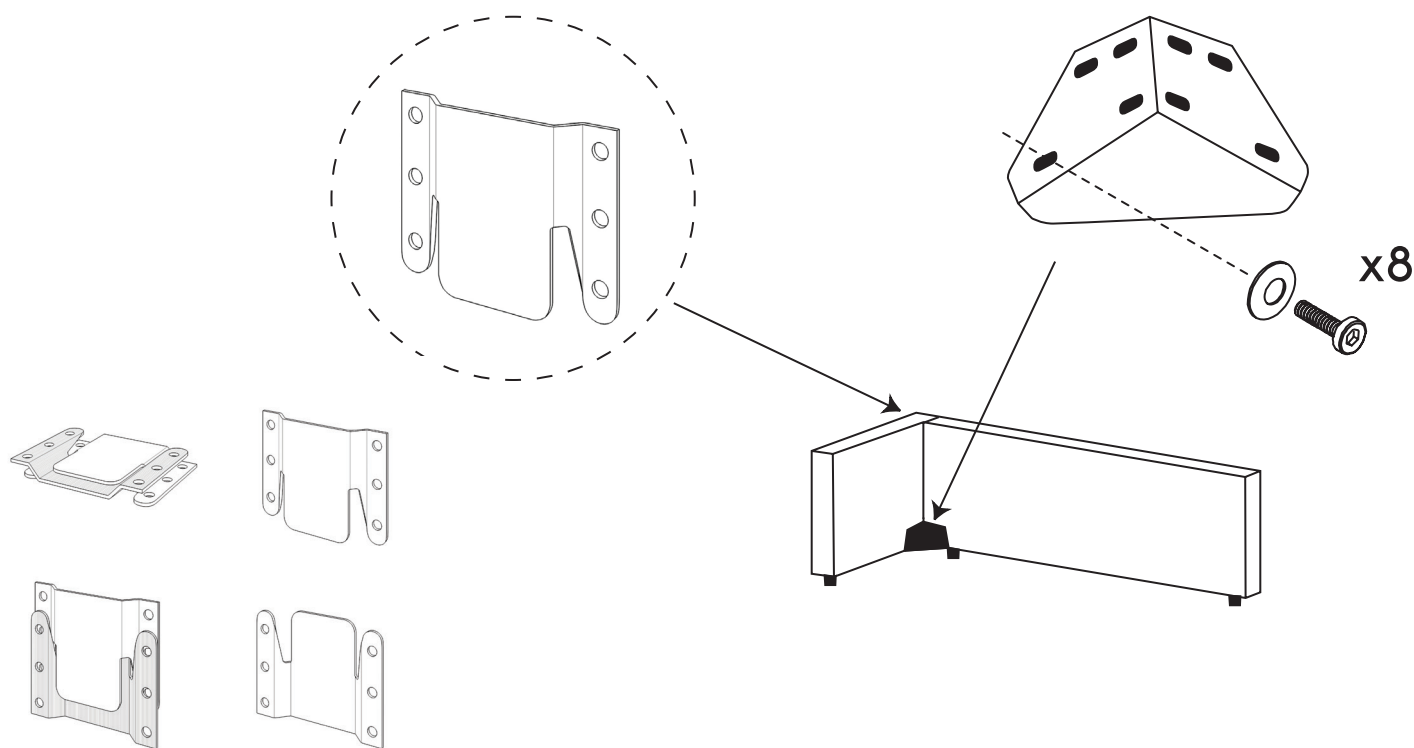

ROVECONCEPTS

Refined Luxury Living

ARYA SLEEPER SECTIONAL ASSEMBLY INSTRUCTIONS

HARDWARE

A

x28
ø16*M8*2

B

x1
M6

C

x28
ø20*ø10*2

D

x16
ø9*25

STEP 1

STEP 2

STEP 3

STEP 4