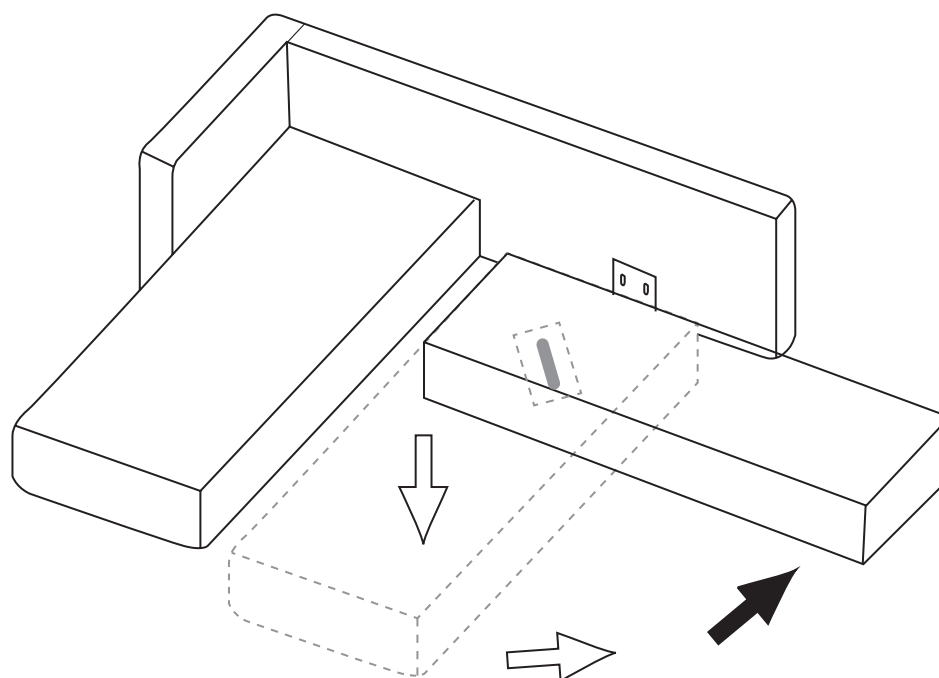

STEP 5

Arya Sleeper Sectional | 7