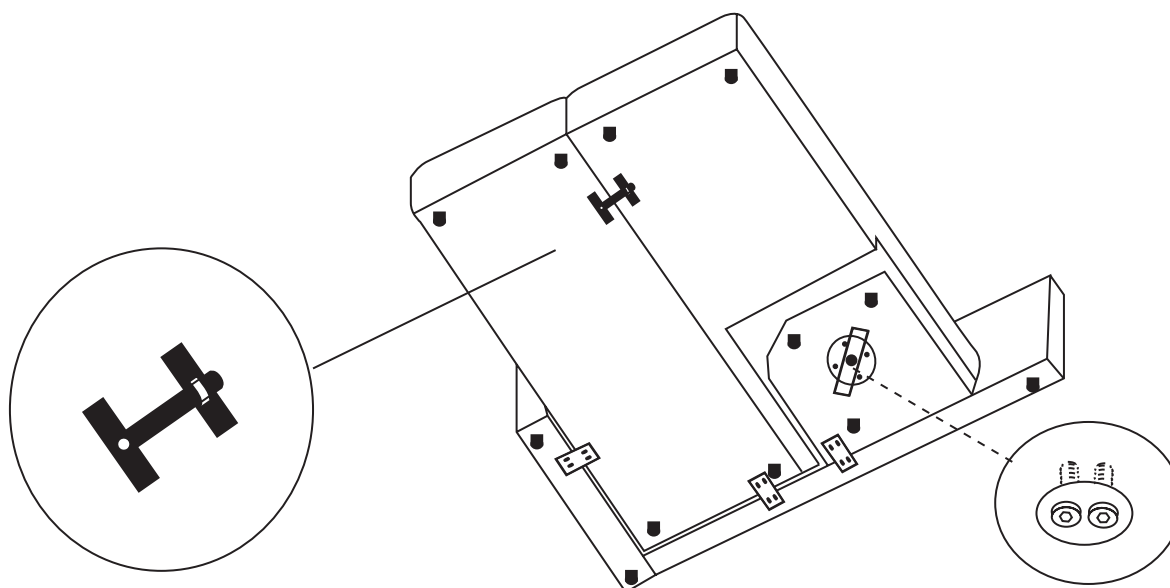

ROVECONCEPTS

Refined Luxury Living

ARYA SLEEPER SECTIONAL ASSEMBLY INSTRUCTIONS

HARDWARE

A

x28
ø16*M8*2

B

x1
M6

C

x28
ø20*ø10*2

D

x16
ø9*25

STEP 1

STEP 2

STEP 3

STEP 4